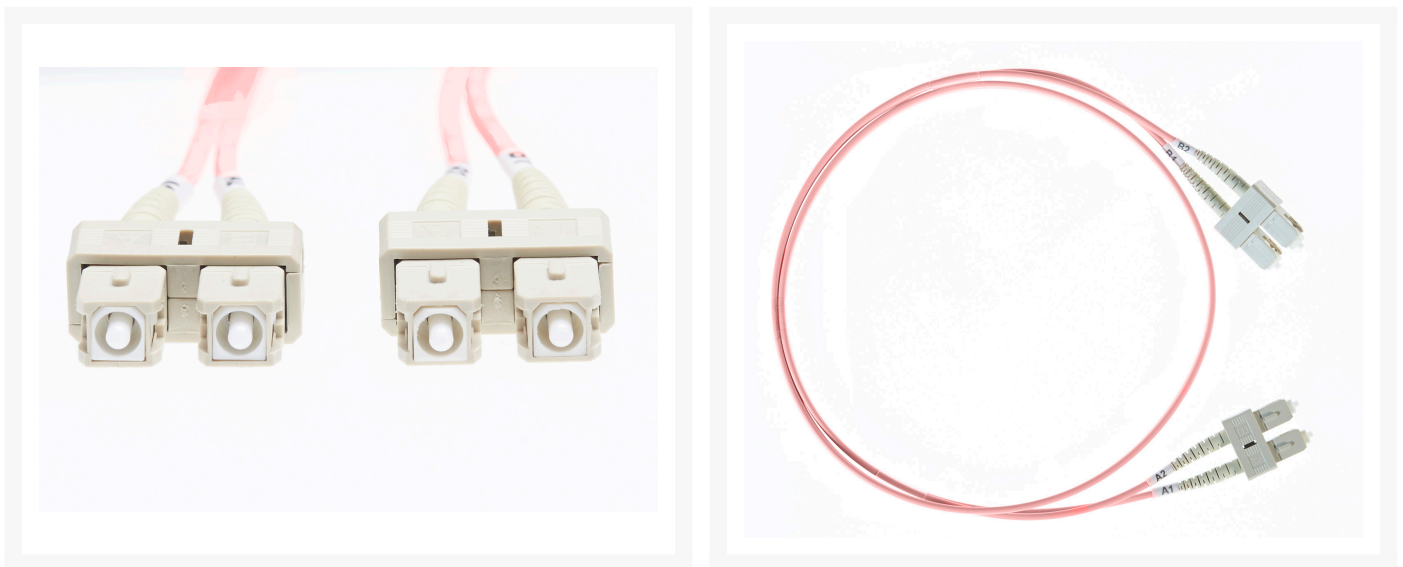

## 2m SC-SC OM1 Multimode Fibre Optic Cable: Salmon Pink

### Description

Fibre optic cables are the thin, flexible fibres of glass that carry telephone conversations and emails all over the world in a matter of seconds with much less interference than copper cables. Fibre-Optic cables need less amplification to boost signals so they travel better over longer distances.

4Cabling's SC-SC OM1 Multimode Fibre Optic Patch Leads provide connection for high speed and legacy networks like Gigabit Ethernet, Fast Ethernet and Ethernet and are immune to EMI/RFI. They are mainly used on patch panels for the connection between outlets and terminal equipment. The multimode optical fibre cables are manufactured using LSZH cables which conform to IEC, EIA TIA and Telecordia standards.

## FIBRE SPECIFICATIONS

- **Mode:** OM1 Multimode
- **Fibre Terminations:** SC-SC
- **Length:** 2m
- **Colour:** Salmon Pink
- **Oversleeving:** 3mm