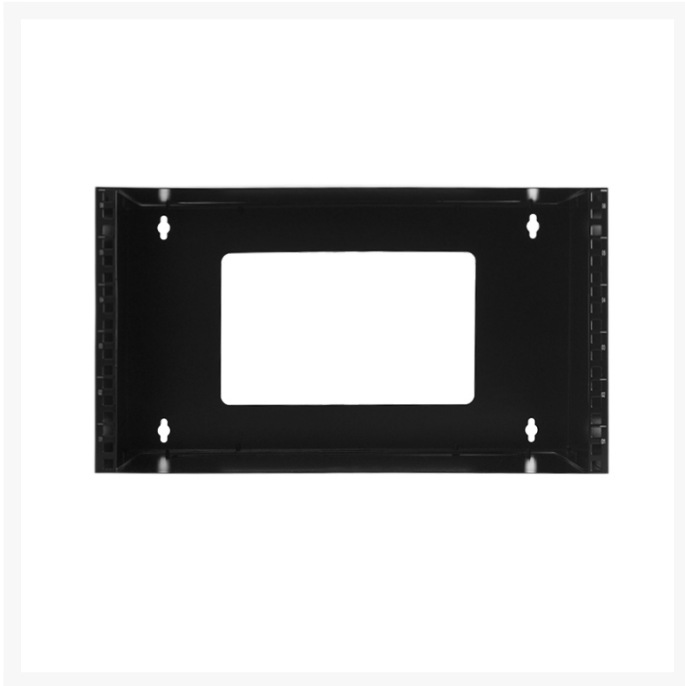

4Cabling 6RU 300mm Deep Wall Mount Server Rack Frame

Product Images

Description

6RU 300mm Deep Network Wall Mount Frame for mounting patch panels and 19" rack mount equipment.

Features

- Removable top and bottom panels
- Cable entry cutouts on Back, Top and Bottom
- Built to the universal 19" standards with one side hinged for easy access
- RU markings on both sides
- Supplied with Cage Nuts
- Supplied fully assembled

Specs

- Finish: Powder coated
- Material: Steel
- Colour: Black
- Dimensions WxDxH: 494mm x 300mm x 273mm
- Weight: 7.74kg

Warranty

- 3 year limited warranty.

Why 4 Cabling?:

- Expert advice
- Secure online shopping 24/7
- Proudly 100% Australian owned & operated
- Over 3000 quality products in stock ready to go
- ISO 9001, NSW Govt. & GITC (QLD Govt.) approved supplier
- Australia's leading importer & wholesaler of 19" server racks, copper, ethernet cable, fibre optic leads & structured networking products
- A loyal customer base of 100k+ who trust us for their data & electrical needs
- All products are approved as per local Australian standards
- Warranty & peace of mind return policy
- Lightning fast delivery nationwide