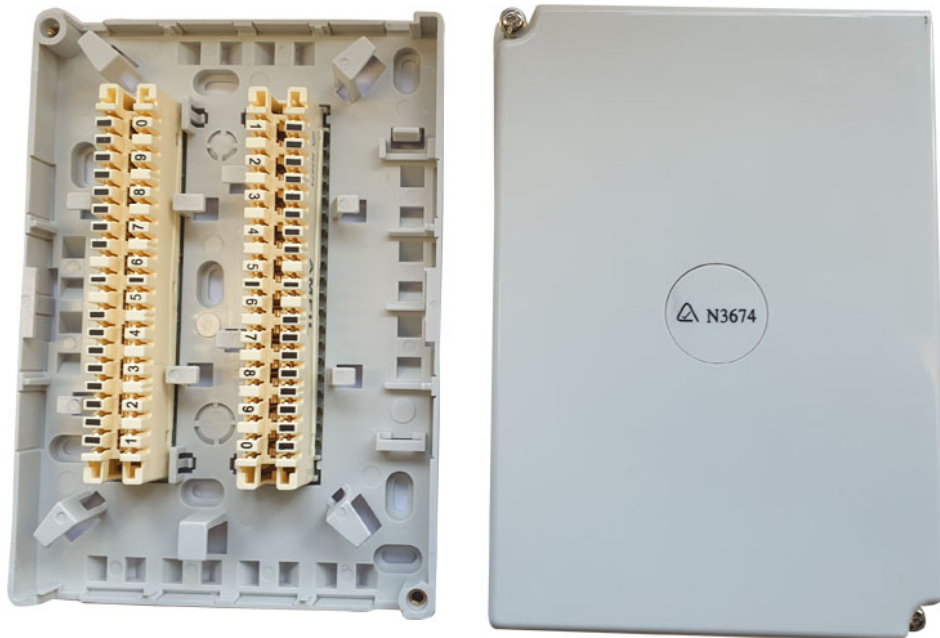

20 Pair Loaded Voice Box

Product Images

Description

20 Pair Loaded Voice Box with 2 Fixed 10 Pair IDC Module. This voice block cabling enclosures can be used as either a floor distributor or a final distribution point.

Features

- 2 Fixed 10 Pair IDC Module.
- Suitable for wall mounting or under floor ducting.
- Enables multiple data/voice lines to be linked to exchange.

Warranty

1 year limited warranty.