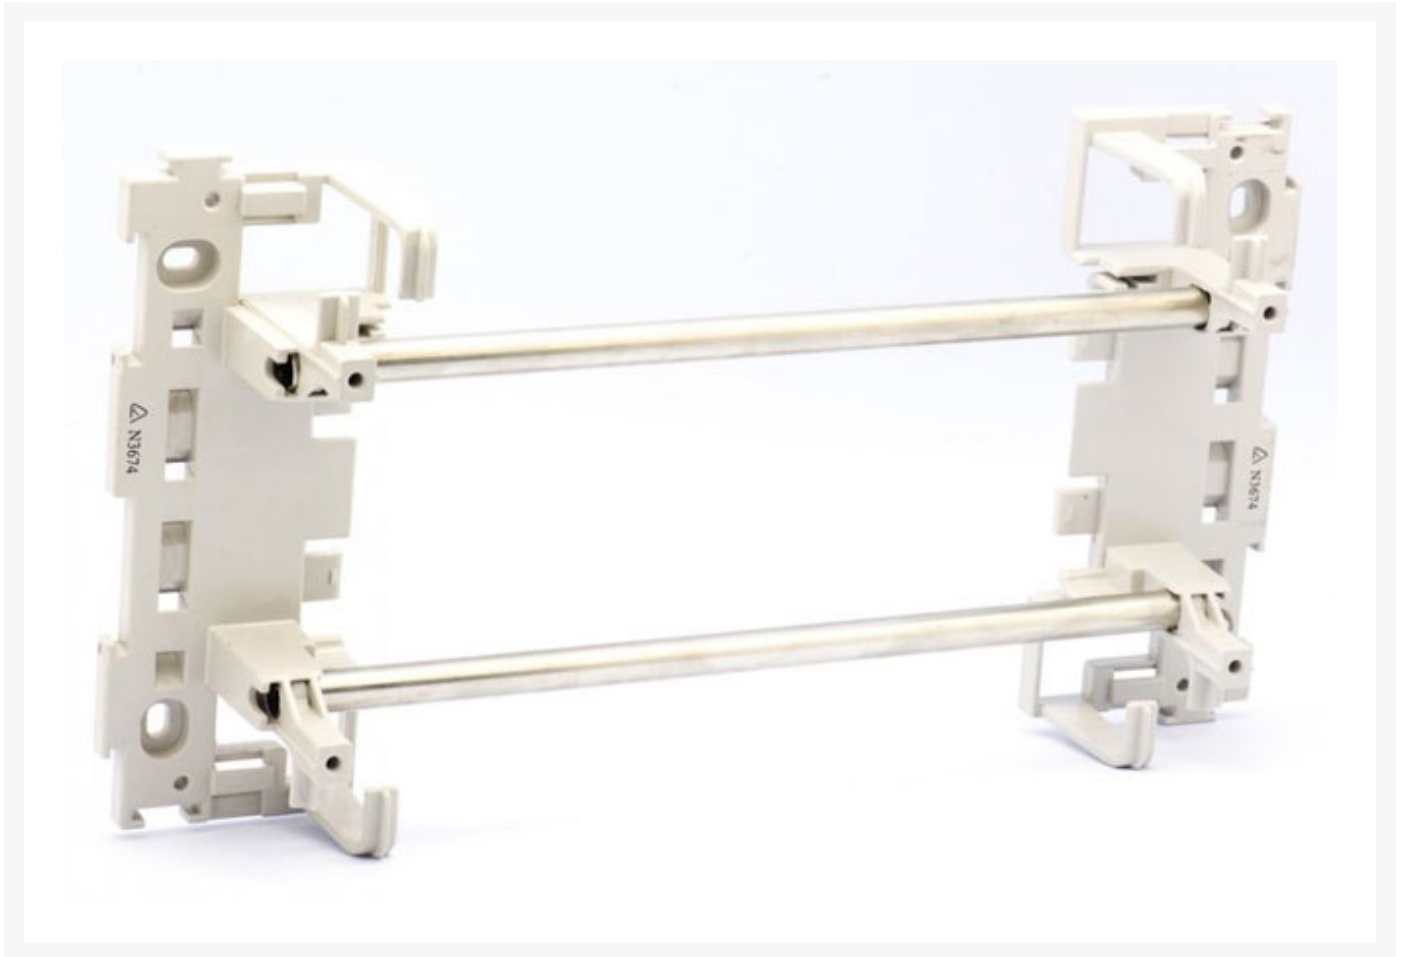

## 11 Way AMFIL Frame

### Product Images

---

### Description

---

11 Way AMFIL Frame.

### Features

- Accepts AMFIL & Profil Disconnection Modules.
- 11 Backmount module attachment point.
- Dimensions WxHxD: 350 x 195 x 76mm