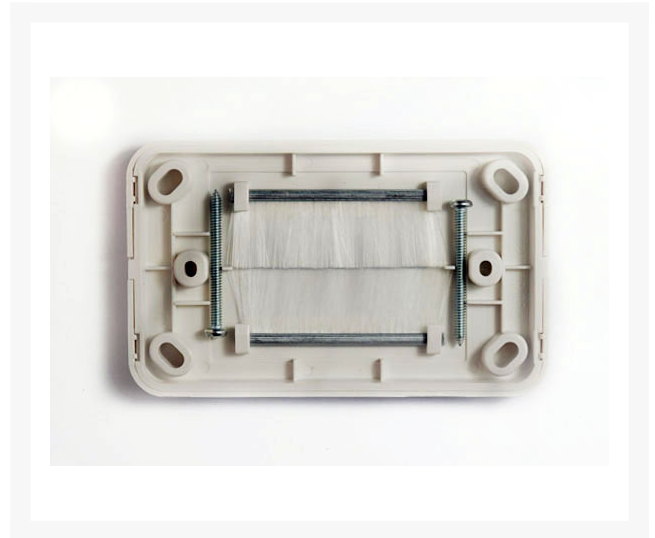

## Brush Wall Plate - White

### Product Images

---

### Description

---

Brush Wall Plate - White. Flat Nose media cable manager wall plate. Brush Wall for cable entry through walls without the need for interconnecting wall plates between.

### Features

- Keeps environment dust free.
- Perfect for pre-terminated leads direct to LCD or plasma.
- Flat Nose media cable manager.

- Ideal for short cable runs.
- Flat Nose media cable manager.
- Inner Dimensions: 53mm x 30mm