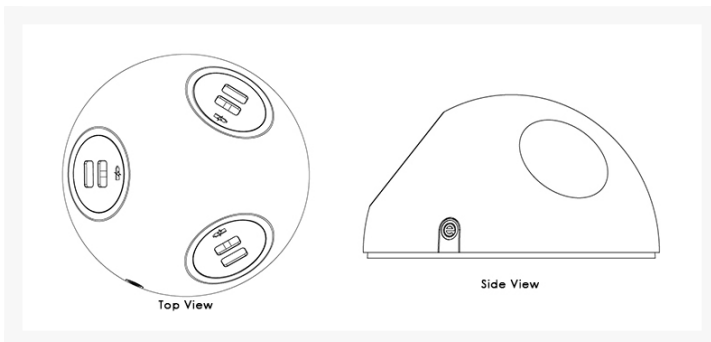

OE Elsafe: Pluto 3 x TUF with 2000mm Lead with 10A Three Pin Plug - White/Silver

Product Images

Description

OE Elsafe: Pluto 3 x TUF with 2000mm Lead with 10A three pin plug - White/Silver

Pluto satisfies a demand for power and data connectivity in a way that no other module has done before. Perfectly suited to breakout areas, smaller meeting rooms and coffee tables - Pluto makes sharing power easy. With 3 outlet positions, Pluto is perfect for a small team to power/charge their devices using conventional mains plugs. Cables can be fed directly into the desk's existing cable management allowing simple integration. It is fitted with 3 Twin USB fast (TUF) charging units. The Pluto is

connected through a 2000mm lead and a 10A three pin plug.

Features

- Increased flexibility with cables exiting the rear.
- Connects through a 10A 3-pin plug
- Rubber feet moulding
- Reinforced insulation.
- 100% testing-continuity, polarity, insulation & earth.

Specs

- Ports: 3 x Dual USB Charger 5A
- Colour: White/Silver
- Dimensions: 140mm x 74mm
- Length: 2000mm

Warranty

1 year limited warranty.