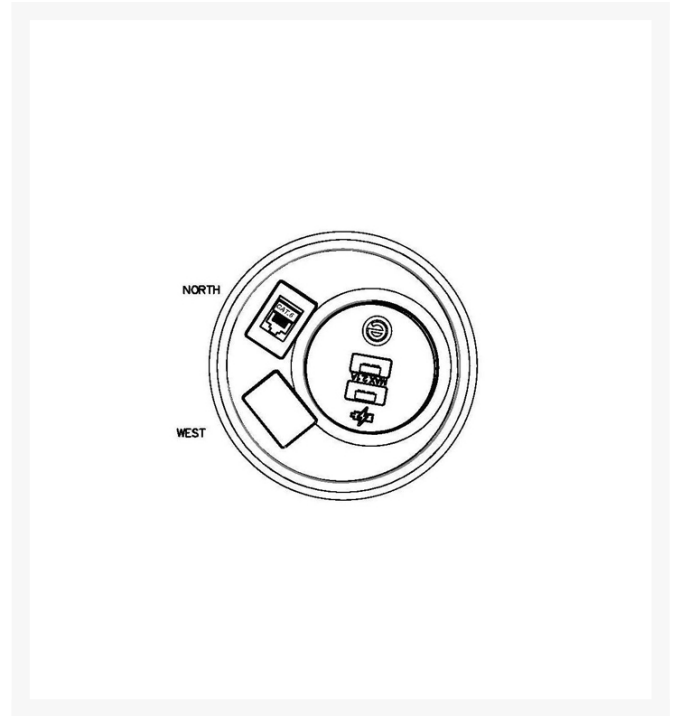

## OE Elsafe: Pixel 1 x TUF / 1 x Data Coupler with 800mm Lead and J Coupler - White/Silver

### Description

OE Elsafe's Pixel design has been driven by the demand for a small accessible but discreet unit for the more discerning office worker. No need for tools, it fits neatly into a standard 80mm cutout with a simple screw on clamp. Cables from Pixel can be fed directly into the desk's existing cable management allowing simple integration. It is fitted with a Twin USB fast charging unit. The Pixel is connected through a J coupler.

### Features

- Design ensures no liquid leakage damage.
- Connects through a J coupler.
- 80mm grommet.
- Reinforced insulation.
- 100% testing-continuity, polarity, insulation & earth.

### Specs

- Ports: 1 x RJ45, 1 x Dual USB Charger 2.3A
- Colour: White/Silver

- Dimensions: 107.9mm x 65.6mm
- Length: 800mm