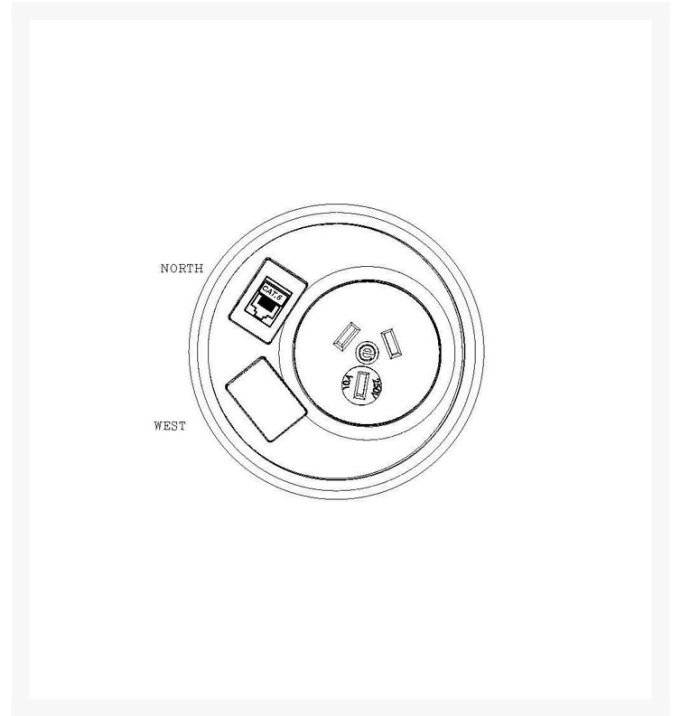

OE Elsafe: Pixel 1 x GPO / 1 x Data Coupler with 800mm Lead and J Coupler - White/Silver

Product Images

Description

OE Elsafe's Pixel design has been driven by the demand for a small accessible but discreet unit for the more discerning office worker. No need for tools, it fits neatly into a standard 80mm cutout with a simple screw on clamp. Cables from Pixel can be fed directly into the desk's existing cable management allowing simple integration. It can be fitted with either an AC power outlet or the new Twin USB fast charging unit. The Pixel is connected with a 3 pin AC power plug or through a J coupler.

Features

- Design ensures no liquid leakage damage.
- Connects with a 3 pin AC power plug or through a J coupler.
- 80mm grommet.
- Reinforced insulation.
- 100% testing-continuity, polarity, insulation & earth.

Specs

- Ports: GPO x 1, 1 x RJ45
- Colour: White/Silver

- Dimensions: 107.9mm x 65.6mm
- Length: 800mm

Warranty

1 year limited warranty.