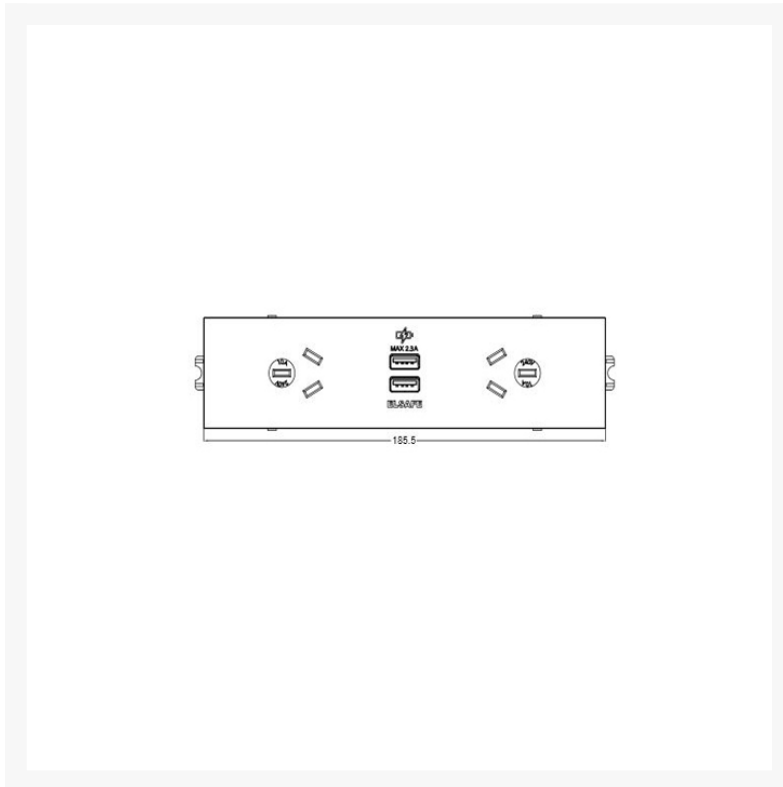

OE Elsafe QIKFIT 2x Data Cutout White

Product Images

Description

OE Elsafe QIKFIT 2x Data Cutout White

OE Elsafe can provide effective and stylish solutions for any of your Data requirements. Designed to fit QIKFIT compatible power rails, desk modules, floor boxes, the QIKFIT Data Cutout includes space for 2 angled Clipsal or Krone data jacks on a QF25 fascia. Suitable for Cat6 and Cat6a data jacks.

FEATURES

- 2 x QF25 angle data bezels to allow for shallow cavity situations to prevent tight bends
- Compatible with Clipsal or Krone data jacks
- To be used with Cat6 and Cat6a data jacks
- Designed to easily clip onto an [OE Elsafe Prodigy Basket](#) and QIKFIT-compatible boxes and modules

SPECIFICATIONS

- Material: Polycarbonate Body
- Colour: White
- Dimensions: 130.5mm x 41.5mm

WARRANTY

1-year limited warranty

WHY 4CABLING?

- Australia's leading importer & wholesaler of 19" server racks, copper, ethernet cable, fibre optic leads & structured networking products
- ISO 9001, NSW Govt. & GITC (QLD Govt.) approved supplier
- Secure online shopping 24/7
- A loyal customer base of 100k+ who trust us for their data & electrical needs
- Over 3000 quality products in stock ready to go
- All products are approved as per local Australian standards
- Warranty & peace of mind return policy
- Lightning fast delivery nationwide
- Expert advice
- Proudly 100% Australian owned & operated