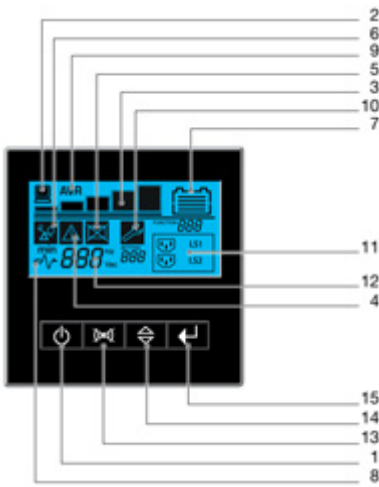

# Connections

1. Fan / air vents
2. EPO Emergency Power Off
3. USB serial port
4. RS232 serial port
5. Connector for external battery extension
6. UPS output sockets
7. NTP protections (RJ45)
8. Slot for optional communication boards
9. Input socket
10. UPS full power output socket

## Control panel

1. On / Off
2. Load present
3. Load level (5 steps)
4. General Alarm
5. Battery fault / Replace the battery
6. Overload
7. Battery capacity
8. Normal mode / Battery mode (flashing)
9. Automatic Voltage / Regulation active
10. Configuration
11. Programmable outlets
12. Input value
13. UPS test / Buzzer off
14. Navigator button
15. Enter