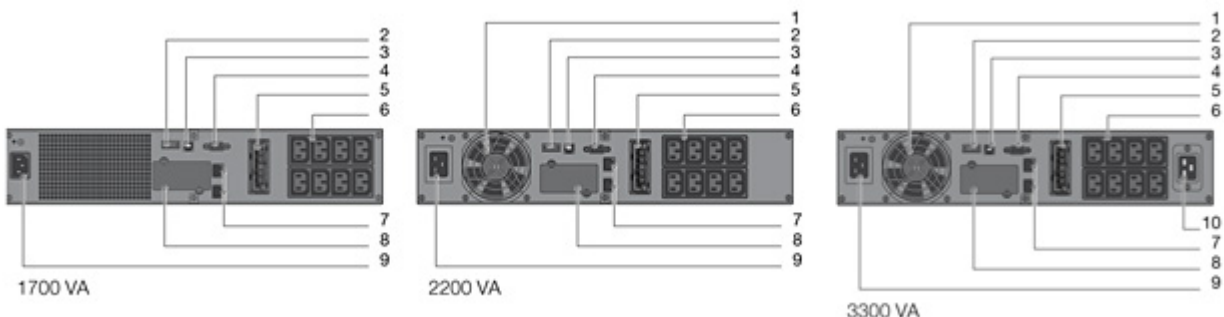

Standard and Option Feature

- LOCAL VIEW: ideal UPS monitoring and shutdown point-to-point solution for Windows®, Linux and Mac OS X operating systems
- HID: UPS management based on Windows® embedded service - USB interface
- MODBUS/JBUS RTU (RS232)

Communication options

- NET VISION: professional WEB/SNMP interface for UPS monitoring and shutdown management of several operating systems
- Dry-contact interface

Connections