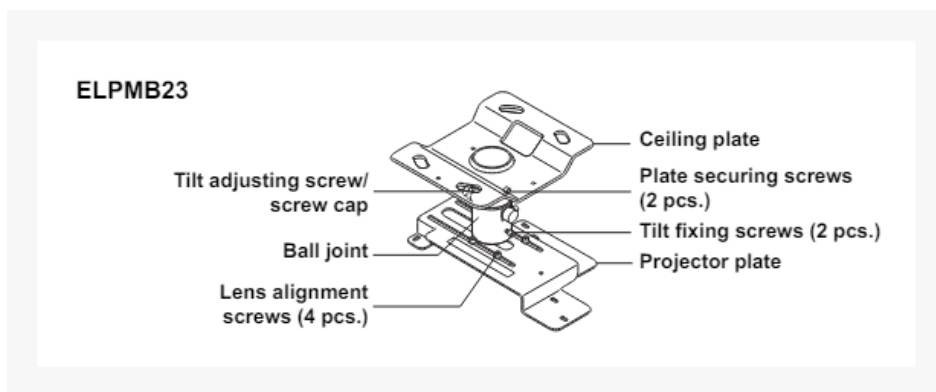

Epson ELPMB23 : Epson Universal Projector Ceiling Mount

Product Images

Description

Epson ELPMB23 : Epson Universal Projector Ceiling Mount

Description of item here

FEATURES

- **High-Quality Construction:** Made from high-grade steel with a stylish white powder coat finish for durability and aesthetics
- **Adjustable Design:** Offers flexibility in installation with various adjustable features to align and secure your projector perfectly
- **Compatibility:** Designed to support a range of Epson projectors, enhancing versatility across multiple setups

SPECIFICATIONS

- **Material:** High-grade steel
- **Finish:** White powder coat
- **Compatibility:** Works with multiple Epson projector models including but not limited to the EB and EH series
- **Adjustability:** Features include tilt, rotate, and swivel adjustments to achieve the perfect projection angle