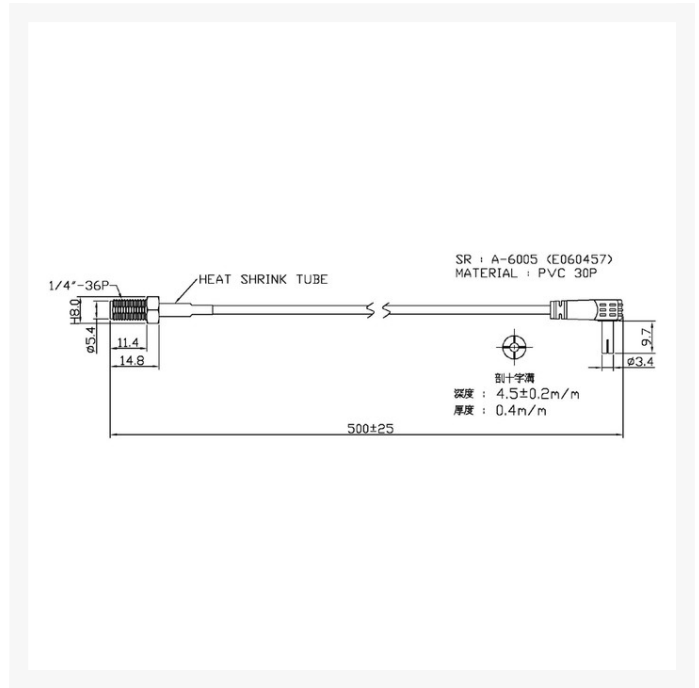

SMA Adaptor To SIERRA TS9 Plug 0.5m

Product Images

Description

SMA Adaptor To SIERRA TS9 Plug 0.5m

The AR3334 is an SMA to TS9 adaptor cable designed to connect devices requiring a TS9 connection to an SMA antenna or cable. This 50cm adaptor is ideal for enhancing the connectivity and performance of mobile broadband devices.

FEATURES

- **Versatile Connection:** Allows SMA antennas or cables to interface with devices using a TS9 connector
- **Enhanced Performance:** Improves signal strength and quality for connected devices
- **Flexible Usage:** Suitable for mobile broadband modems and routers

SPECIFICATIONS

- **Length:** 50 cm
- **Connectors:** One end SMA, other end TS9
- **Application:** Ideal for mobile broadband enhancements

WARRANTY

1 year limited warranty