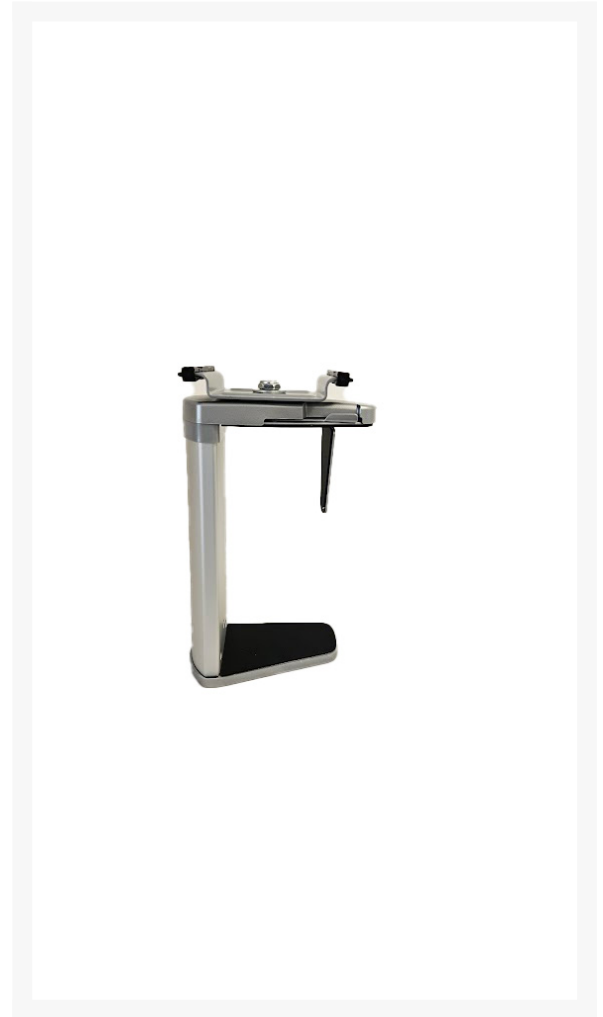

CPU Support Bracket | Silver | Vertical & Horizontal adjustable with SILVER LIFT

Product Images

Description

CPU Support Bracket | Silver | Vertical & Horizontal adjustable with SILVER LIFT

Designed to enhance any office environment with its modern aesthetics and compact features, this CPU holder offers a simple installation yet robust solution for keeping the CPU out of the way and free from damage. </p><p>Mounts under the desk, this bracket improves the CPU performance by facilitating improved ventilation, promoting a longer life for CPUs by allowing hardware to stay cool and vent freely, as well as removing CPUs off the floor where dust accumulates and valuable computer equipment could be kicked or damaged.

FEATURES

- Aluminium body clamps tightly on the top and bottom of CPU to secure your CPU
- Slideable & 360° rotation
- Minimum CPU dimensions available: 280 mm x 55 mm
- Maximum CPU dimensions available: 380 mm x 125 mm
- Supports CPU weights up to 10kg (subject to desk material)
- Made from high-quality materials for improved lifetime longevity