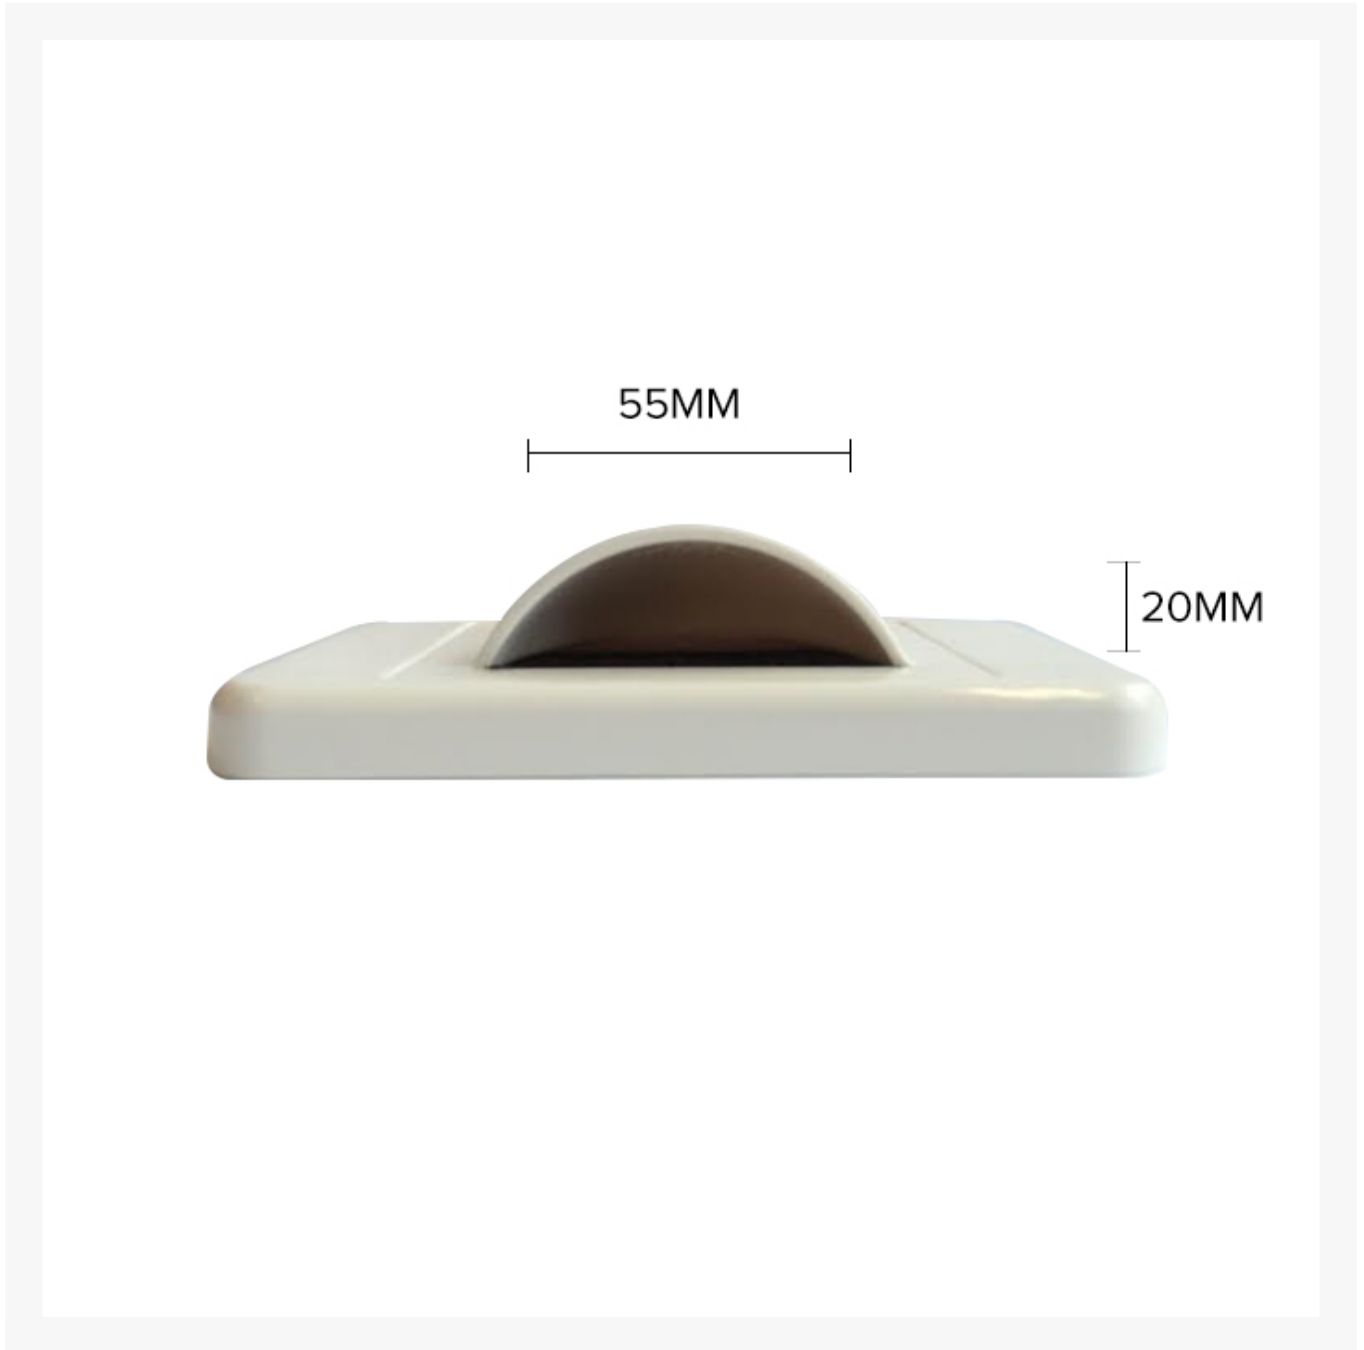

Bullnose LOW PROFILE Wall Plate: White

Product Images

Description

SLIM: Bullnose Wall Plates

No more messy wires! Keep your cables under control with these bull nose wall plates. The easiest way to run your cables through the wall, looks tidy and keeps things under control. The bull nose wall plate has a large opening which can accommodate plenty of cables at once, including larger cables. This is the perfect cable management solution for computer networks, home theatre systems, or any other application which involves in-wall cabling, for home or office.

Features

- In-wall / wall mount bull nose plate

- Slimline: Protruds only 20mm from the plate
- Keep all your cables tidy
- Ideal for Office or Home Theatre set ups
- Removable cover plate: no need for masking when painting
- Mounting screws (2) included
- With bristle
- Colour: White