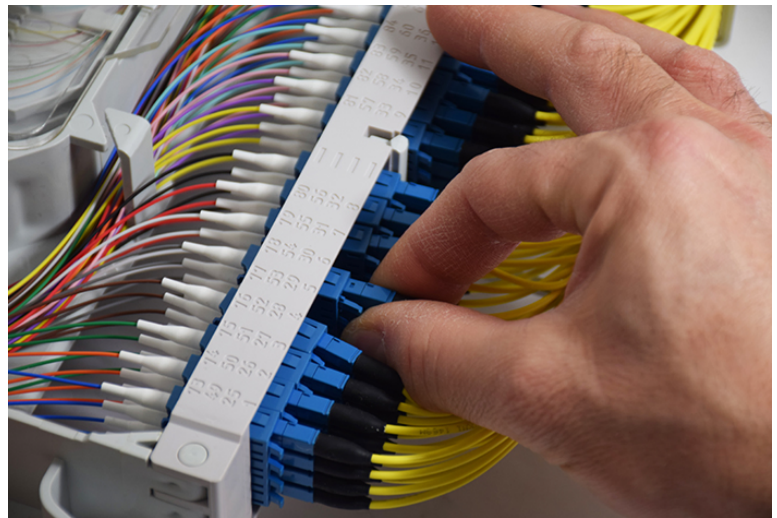

1RU | 19" rack mount pivot FOBOT splice / patch shelf | Capacity 96 - single mode LC/UPC pigtails & quad LC/UPC adapters

Product Images

Description

1RU | 19" rack mount pivot FOBOT splice / patch shelf | Capacity 96 - single mode LC/UPC pigtails & quad LC/UPC adapters

Elevate your data center and network infrastructure with our cutting-edge 1RU | 19" Rack Mount Pivot Splice/Patch Shelf. Boasting a high capacity of 96 for Single-Mode LC/UPC Pigtails and Quad LC/UPC Adapters, this innovative rack is designed for superior fiber optic connectivity. The Pivoting Tray Drawer HD technology ensures advanced splicing and patching, providing a flexible and user-friendly solution for optimal performance.

Built on a robust 19" metallic rack structure with a removable front cover, our rack guarantees durability and easy accessibility. Its versatile design allows for both right and left opening configurations, providing flexibility in installation. Ideal for data centers and network installations, this rack meets the demands of modern networks with enhanced capacity for high-density fiber optic connectivity. The space-efficient 1RU form factor optimizes rack space without compromising on performance.

Experience seamless adaptability with versatile configurations that support both patching and splicing modes. Our rack ensures

superior cable organization, minimizing downtime for maintenance and upgrades. Revolutionize your network infrastructure with the state-of-the-art 1RU | 19" Rack Mount Pivot Splice/Patch Shelf—where innovation meets reliability. Upgrade today for a future-proof networking experience that maximizes efficiency and accessibility.