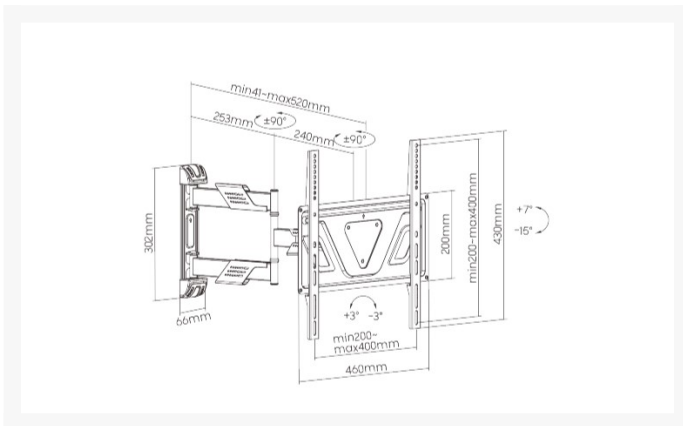

4Cabling Ultra Slim, Low Profile & Full Motion TV Wall Mount 32" to 55" | Max VESA 400 x 400

Product Images

Description

4Cabling Ultra Slim Low Profile & Full Motion TV Wall Mount 32" to 55" | Max VESA 400 x 400

Elevate your TV viewing experience with the Ultra Slim Low Profile & Full Motion TV Wall Mount, designed to perfection for screen sizes ranging from 32" to 55". This mount offers a remarkable Max VESA compatibility of 400 x 400, seamlessly