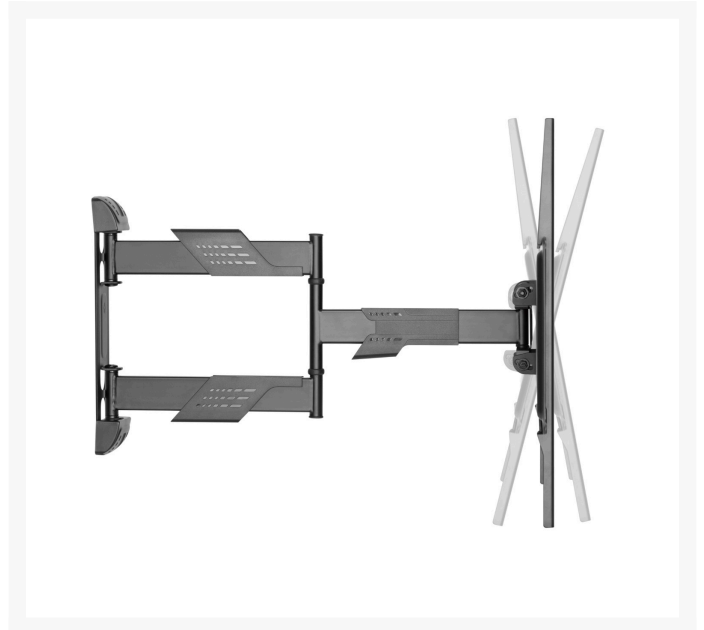

4Cabling Ultra Slim, Low Profile & Full Motion TV Wall Mount 32" to 55" | Max VESA 400 x 400

Product Images

Description

4Cabling Ultra Slim Low Profile & Full Motion TV Wall Mount 32" to 55" | Max VESA 400 x 400

Elevate your TV viewing experience with the Ultra Slim Low Profile & Full Motion TV Wall Mount, designed to perfection for screen sizes ranging from 32" to 55". This mount offers a remarkable Max VESA compatibility of 400 x 400, seamlessly