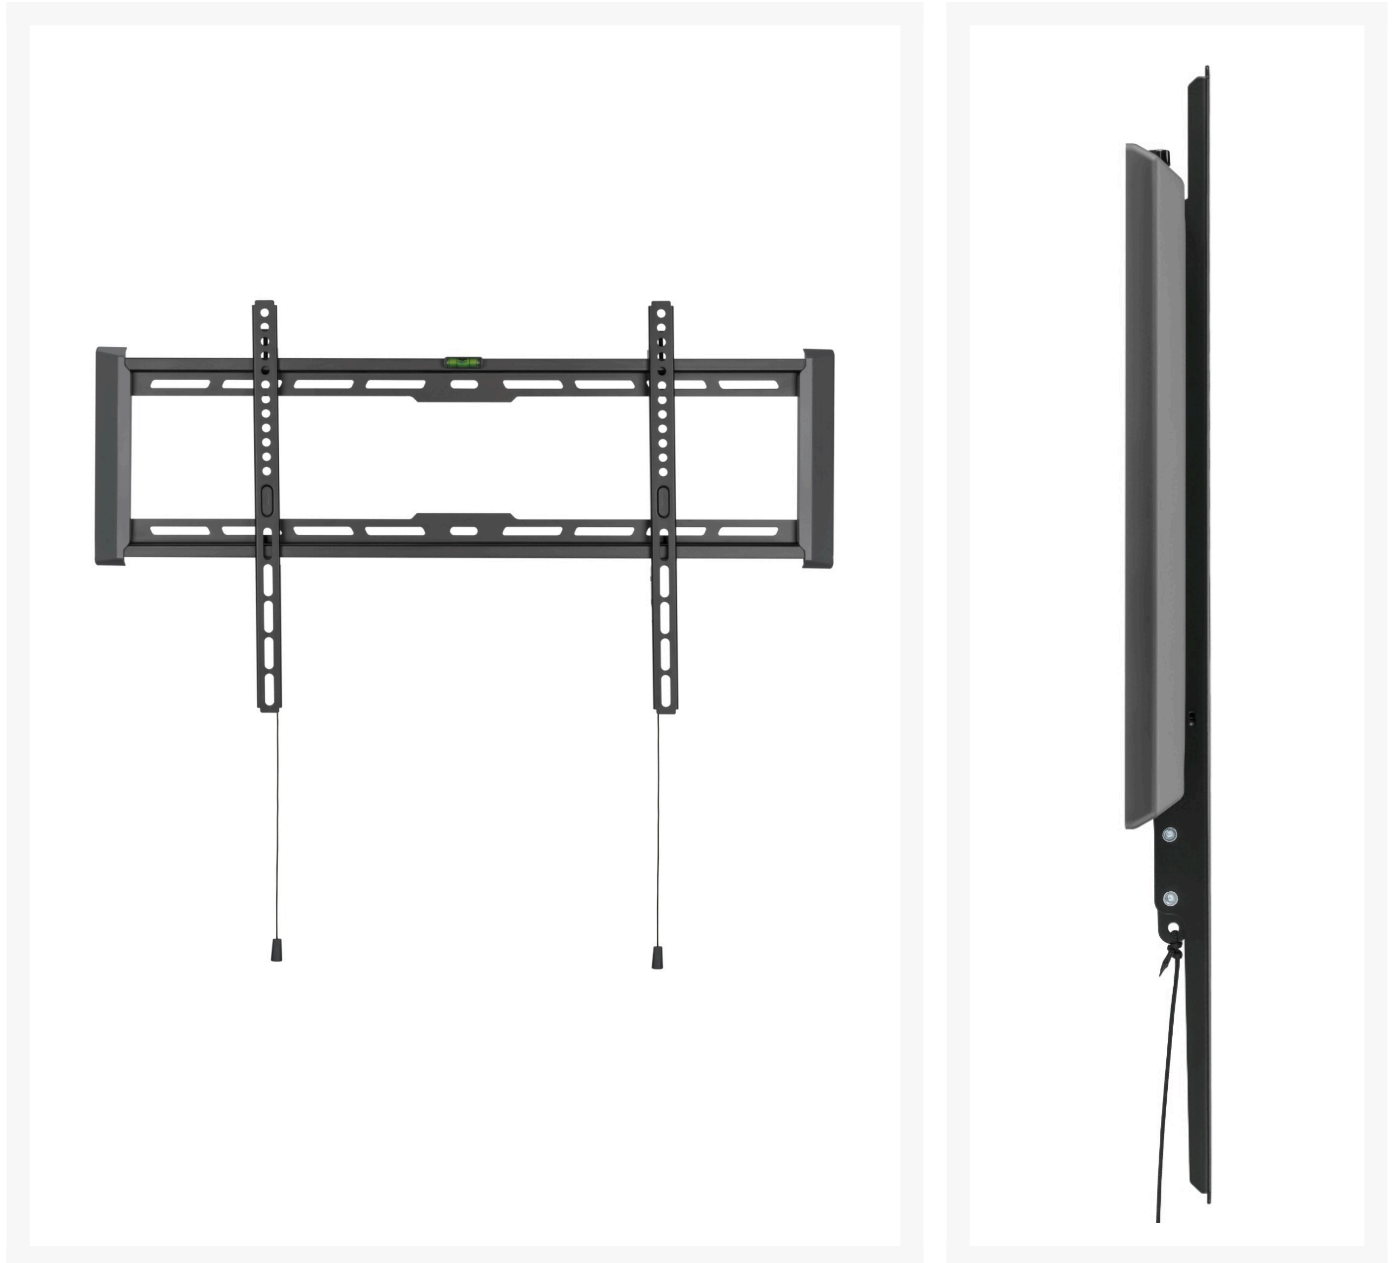

4Cabling Ultra Slim & Heavy Duty TV Wall Mount 37" to 80" | Max VESA 600 x 400

Product Images

Description

4Cabling Ultra Slim & Heavy Duty TV Wall Mount 37" to 80" | Max VESA 600 x 400

Elevate your TV viewing experience with our cutting-edge Ultra Slim & Heavy Duty TV Wall Mount, perfectly designed for screen sizes ranging from 37" to 80". Boasting a maximum VESA compatibility of 600 x 400, this wall mount ensures seamless integration with your flat-panel TV. With an incredibly slim 27mm mounting profile, this ultra-slim fixed mount TV bracket is a masterpiece of design, making it a flawless choice for spaces that demand sleek aesthetics.

With VESA compatibility ranging from 200x200 to 600x400, and a Load Capacity of 75kgs, our TV wall mount accommodates a wide range of screen sizes and setups. The level adjustment feature ensures precise installation, and the product's sleek profile of just 27mm offers an ultra-modern touch. Designed in classic black and crafted from sturdy Steel and Plastic materials, this wall mount guarantees both aesthetics and resilience. Transform your TV space today with our Ultra Slim & Heavy Duty TV Wall Mount – where style meets strength for an unmatched viewing experience.

FEATURES

- Ultra Slim Design Provides a low profile
- Automatic Spring Locks with Quick Release Cords Allow TV removal quick and easy
- Leveling adjustments Allows the TV to be perfectly positioned after hanging
- Bubble level included
- Magnetic Strap End Allows you to Hide the Straps when not in use
- Decorative Covers for a More Elegant Look
- Heavy-Duty Steel Construction Provides extra strength and Durability
- Suitable for most 37" - 80" Screens
- VESA Compatible: 200x200, 300x200, 400x200, 300x300, 400x300, 400x400, 600x400