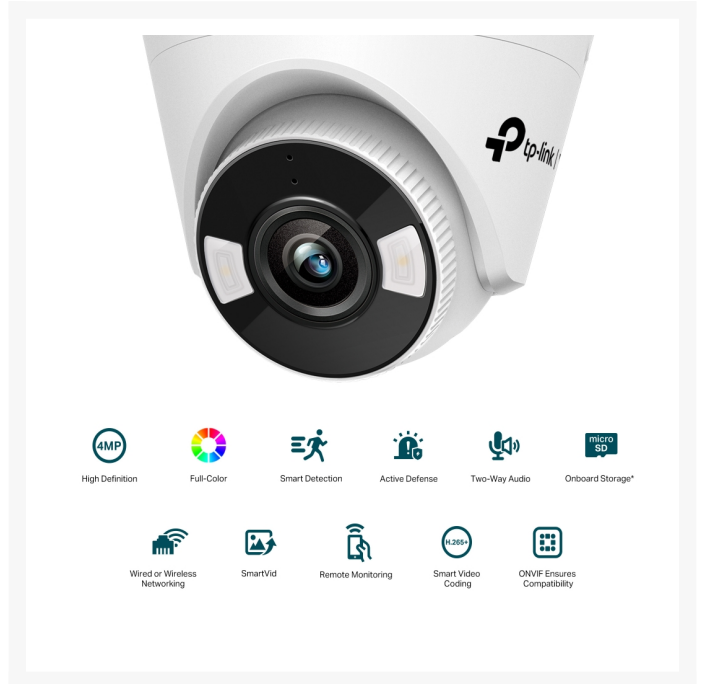

# TP-Link | VIGI C440 (2.8mm) | 4MP Full-Colour Turret Network Camera

# TP-Link | VIGI C440 (2.8mm) | 4MP Full-Colour Turret Network Camera

The TP-Link VIGI C440 is a 4MP Full-Colour Turret Network Camera that offers a comprehensive surveillance solution with its 4MP ultra-high-definition resolution, ensuring the capture of even the smallest of details. This camera's exceptional imaging quality is complemented by its 24-hour full-color capability, enabled by a high-sensitivity sensor and integrated spotlight LEDs, making it effective even in complete darkness.

Equipped with smart detection features including motion detection, area intrusion, line-crossing, and video tampering alerts, the VIGI C440 provides real-time notifications and the ability to monitor specific events such as boundary crossings or obstructions. Its H.265+ Smart Coding technology optimizes video compression, saving disk space, reducing network load, and lowering monitoring costs without compromising image quality.

The camera supports versatile power supply options through PoE (Power over Ethernet) and 12V DC, enhancing convenience and simplifying the installation process. The TP-Link VIGI C440's remote monitoring capability, facilitated by the VIGI app, allows users to manage their security system conveniently from their smartphones, ensuring control and oversight from anywhere.