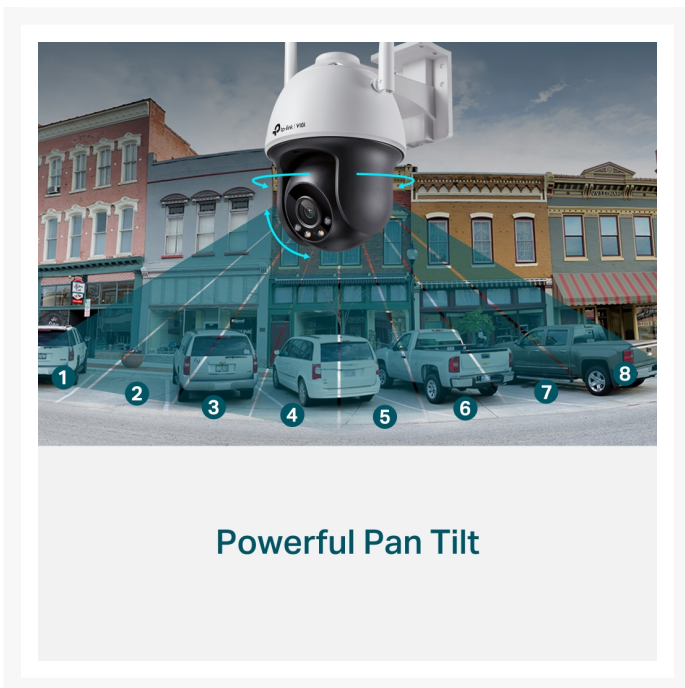

TP-Link | VIGI C540-W (4mm) | 4MP Outdoor Full-Colour Wi-Fi Pan/Tilt Network Camera

Product Images

TP-Link | VIGI C540-W (4mm) | 4MP Outdoor Full-Colour Wi-Fi Pan/Tilt Network Camera

The TP-Link VIGI C540-W is a 4MP Outdoor Full-Colour Wi-Fi Pan/Tilt Network Camera that offers advanced surveillance capabilities. With its 4-megapixel high-definition resolution, this camera ensures exceptional clarity, capturing even the most intricate details. Its standout feature is the 24-hour full-colour capability, achieved through a high-sensitivity sensor and built-in spotlight LEDs, allowing it to deliver vivid and clear visuals even in complete darkness.

Equipped with powerful pan and tilt functionality, the camera supports customized patrol routes and auto-tracking, enhancing its ability to monitor critical areas effectively. This feature-rich camera is designed for seamless wireless outdoor connectivity, leveraging Wi-Fi signals for straightforward and rapid deployment. Its rugged construction with an IP66 waterproof rating ensures reliable performance in various weather conditions, making it suitable for outdoor use.

The TP-Link VIGI C540-W boasts smart detection capabilities, including motion detection, area intrusion, line-crossing, and video tampering alerts. These features empower users to receive real-time notifications and monitor camera feeds when specific events occur, such as boundary crossings or unauthorized access. Additionally, the camera employs H.265+ compression technology to transmit high-quality video while conserving bandwidth, minimizing storage usage, and reducing monitoring costs. The VIGI app provides convenient remote management, enabling users to control and monitor their security system from their smartphones, making it a comprehensive solution for property surveillance.