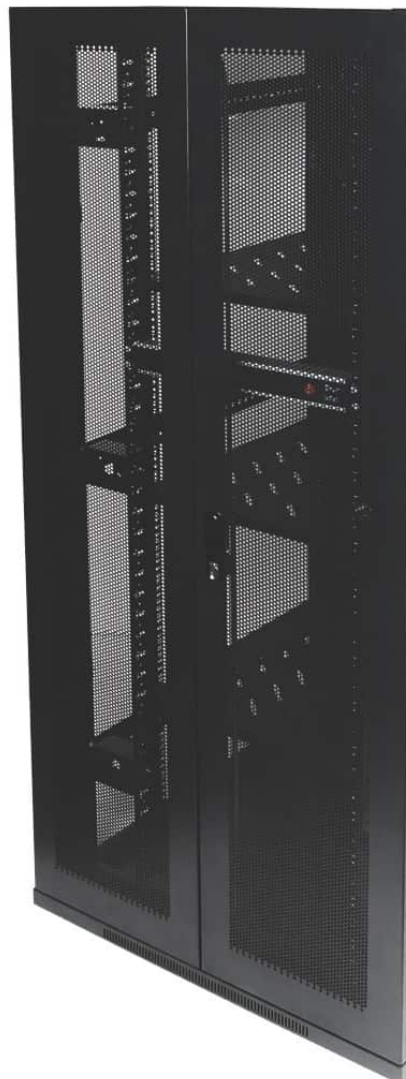

Bi-Fold Mesh Door For 45RU 800mm Wide Free Standing Cabinets

Product Images

Description

Our Bi-Fold Mesh Door For 45RU 800mm Wide Free Standing Cabinets features a great stylish look to your rack cabinets and allow maximum volume of airflow to the installed network equipment, while still maintaining great security. These door system reduces opening radius by 50% and ideal for use in space restricted areas. It is made from steel and can be mounted to front and/or rear of our 45RU 800mm Wide Free Standing Cabinets.

Each mesh door sold comes with a **2-year warranty**.

Each Bi-Fold Mesh Door For 45RU 800mm Wide Free Standing Cabinets features:

- Heavy duty steel
- Reduces door opening radius by 50%
- Mountable to front and/or rear
- Suitable for our 45RU 800mm Wide Free Standing Cabinets ONLY
- 2-years warranty

Applications:

- Our 45RU 800mm Wide Free Standing Cabinets