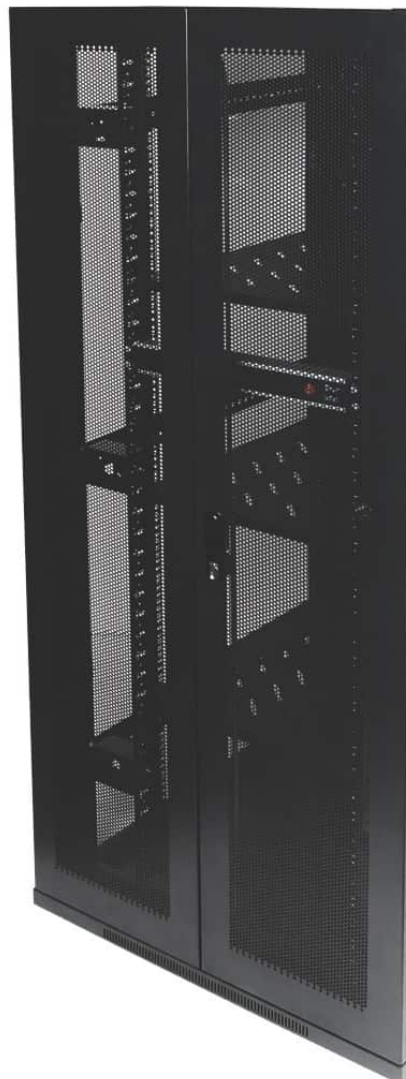

# Bi-Fold Mesh Door for 42RU 800mm Wide Free Standing Cabinets

## Product Images

---

## Description

---

Our Bi-Fold Mesh Door For 42RU 800mm Wide Free Standing Cabinets features a great stylish look to your rack cabinets and allow maximum volume of airflow to the installed network equipment, while still maintaining great security. These door system reduces opening radius by 50% and ideal for use in space restricted areas. It is made from steel and can be mounted to front and/or rear of our 42RU 800mm Wide Free Standing Cabinets.

Each mesh door sold comes with a **2-year warranty**.

Each Bi-Fold Mesh Door For 42RU 800mm Wide Free Standing Cabinets features:

- Heavy duty steel
- Reduces door opening radius by 50%
- Mountable to front and/or rear
- Suitable for our 42RU 800mm Wide Free Standing Cabinets ONLY
- 2-years warranty