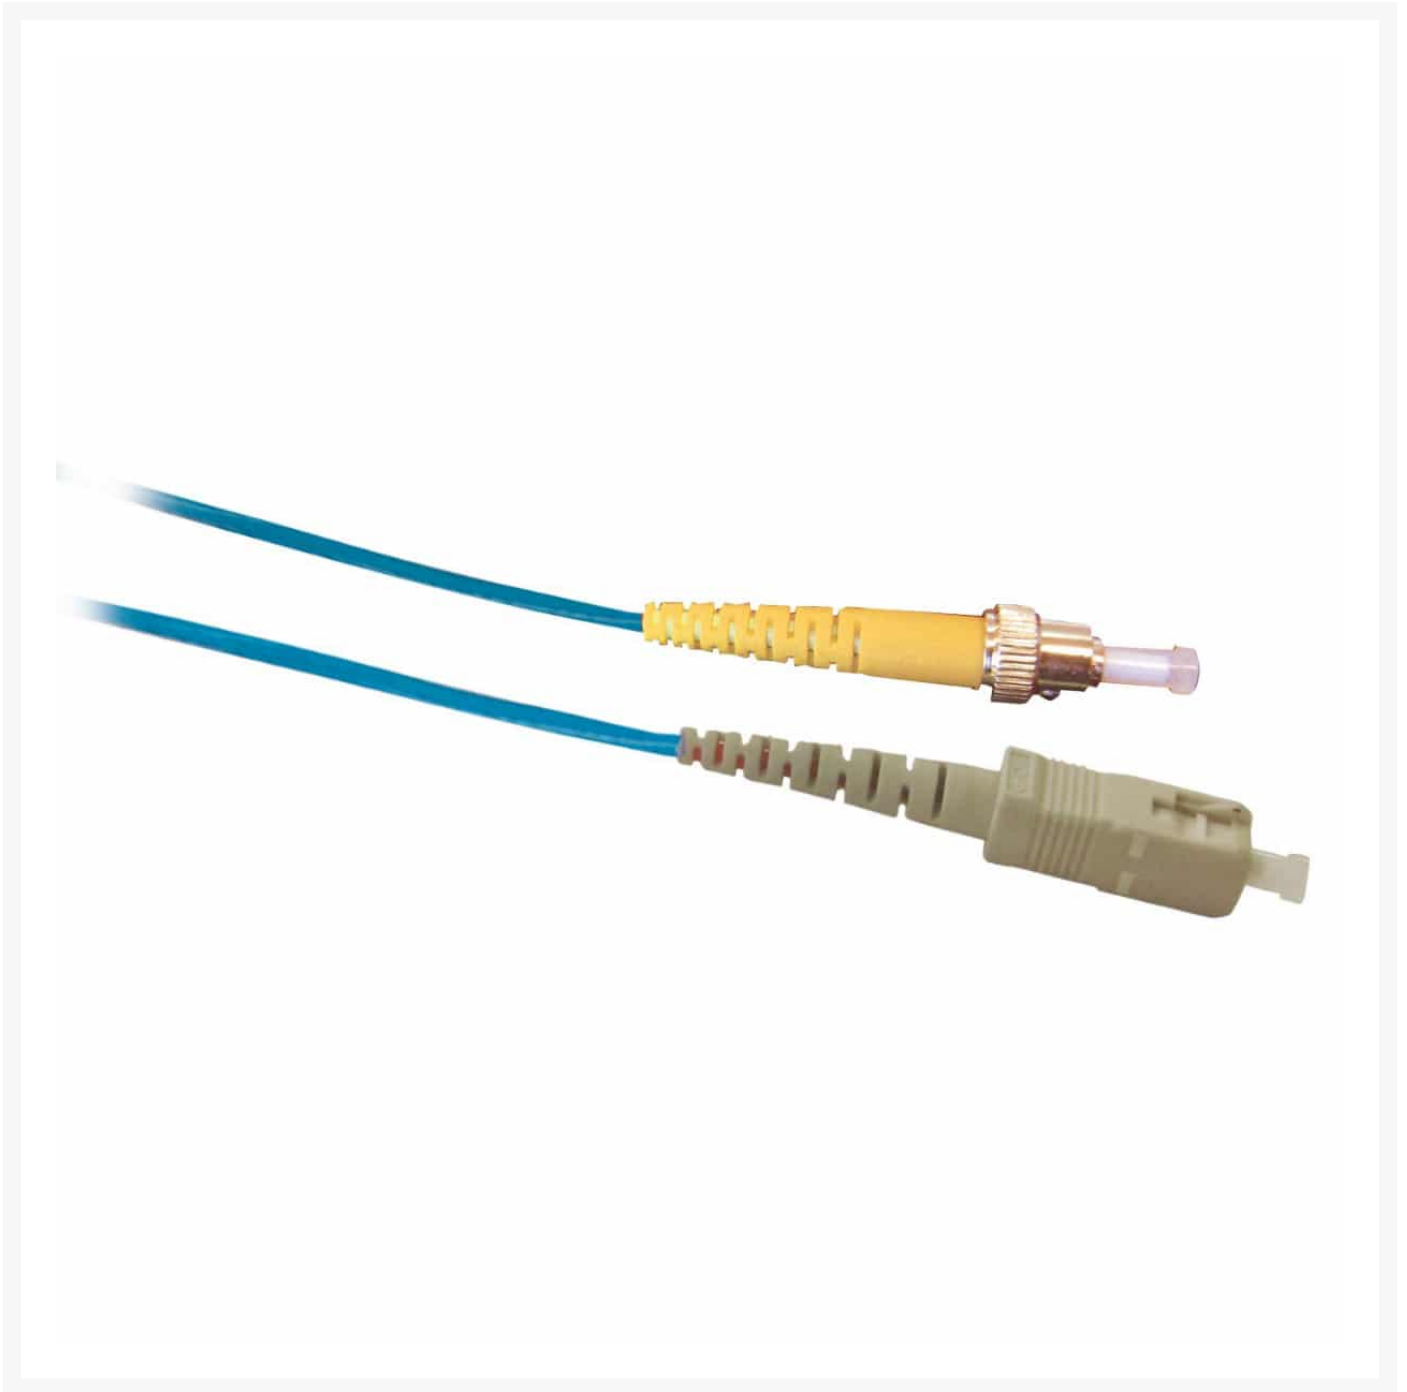

# 1m LC - ST FIBRE OPTIC CABLE 50/125 Simplex Single mode OM3 Patch Lead

## Description

---

Our fibre optic cables / patch leads are individually tested and used for high speed data communications such as Ethernet or Gigabit Ethernet. Perfect for audio, video and data transmission applications

### Features

- Length: 1m
- Type: OM3 Simplex Single mode
- 100% Brand new and Performance tested
- Test Certificate included
- Connector Type: LC to ST
- Colour [Aqua](#)
- 50 Microns
- Fibre Diameter: 125um