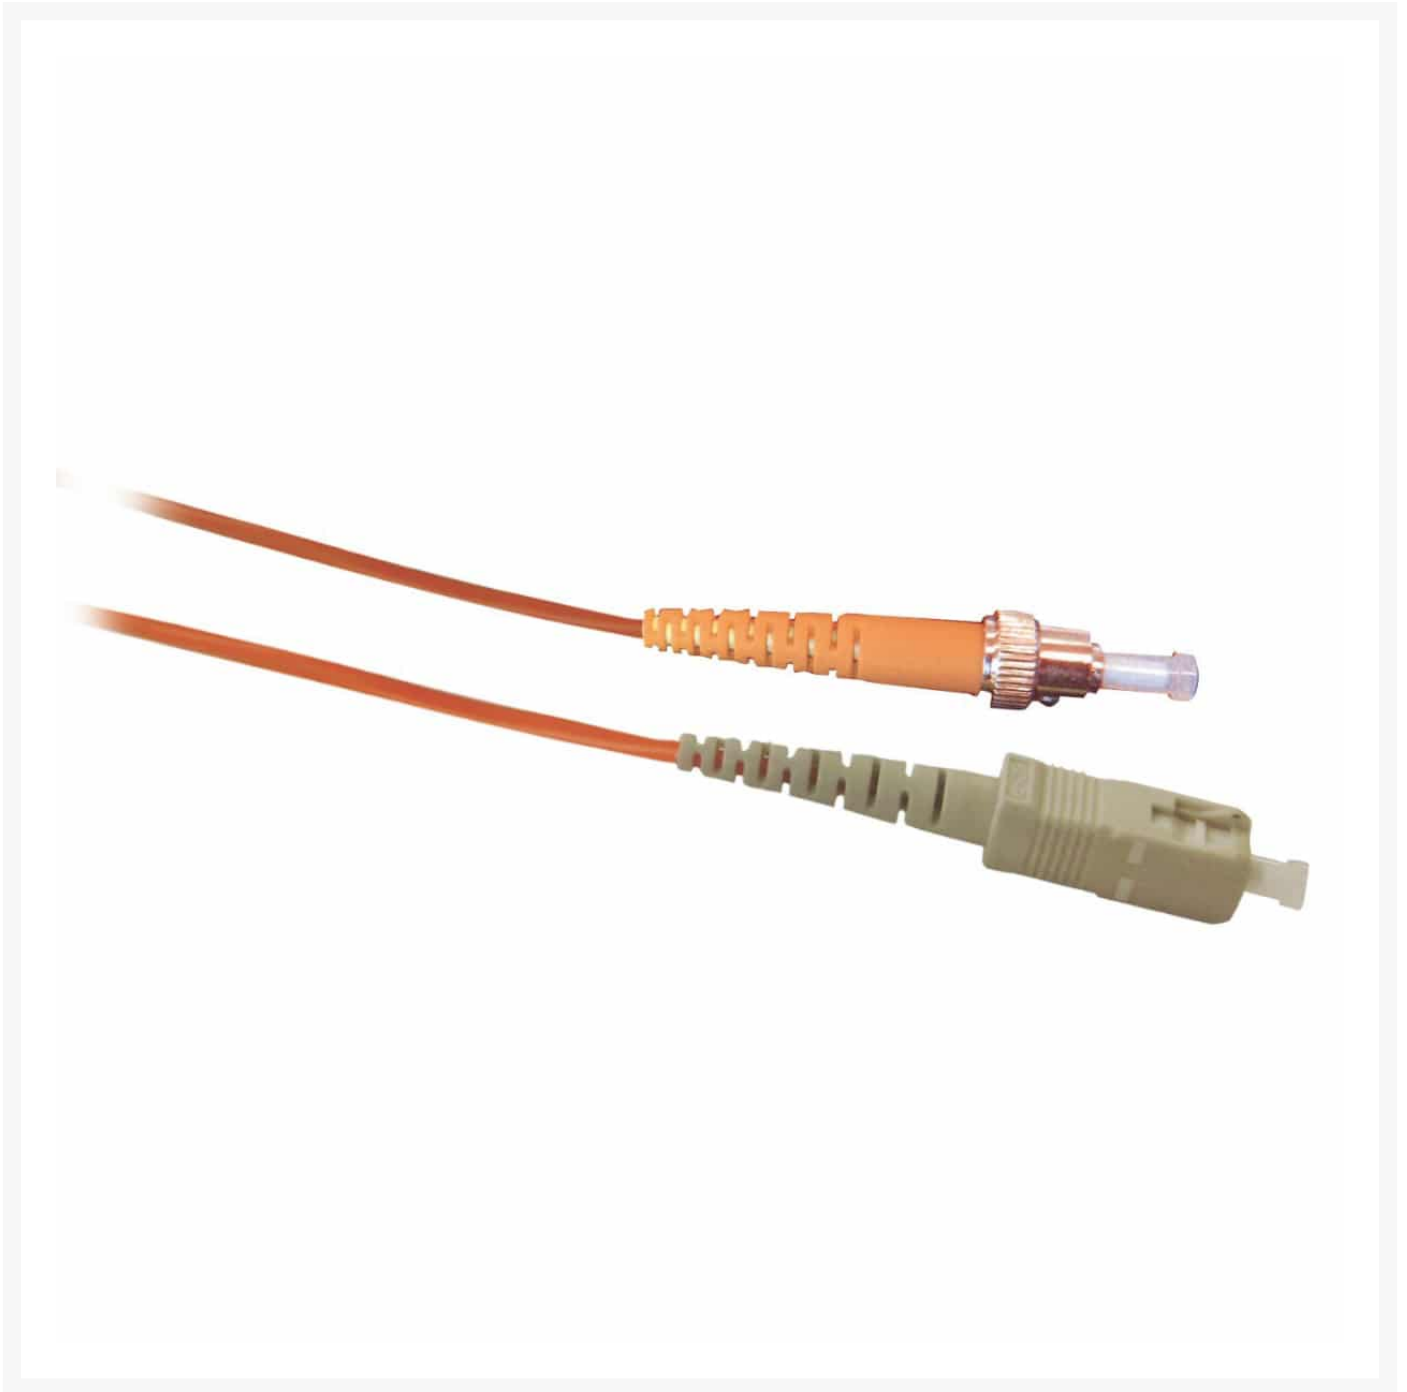

## 1m LC - ST FIBRE OPTIC CABLE 50/125 Simplex Single mode OM2 Patch Lead

### Product Images

---

## Description

---

Our fibre optic cables / patch leads are individually tested and used for high speed data communications such as Ethernet or Gigabit Ethernet. Perfect for audio, video and data transmission applications

### Features

- Length: 1m
- Type: OM2 Simplex Single mode
- 100% Brand new and Performance tested
- Test Certificate included
- Connector Type: LC to ST
- Colour **Orange**
- 50 Microns
- Fibre Diameter: 125um