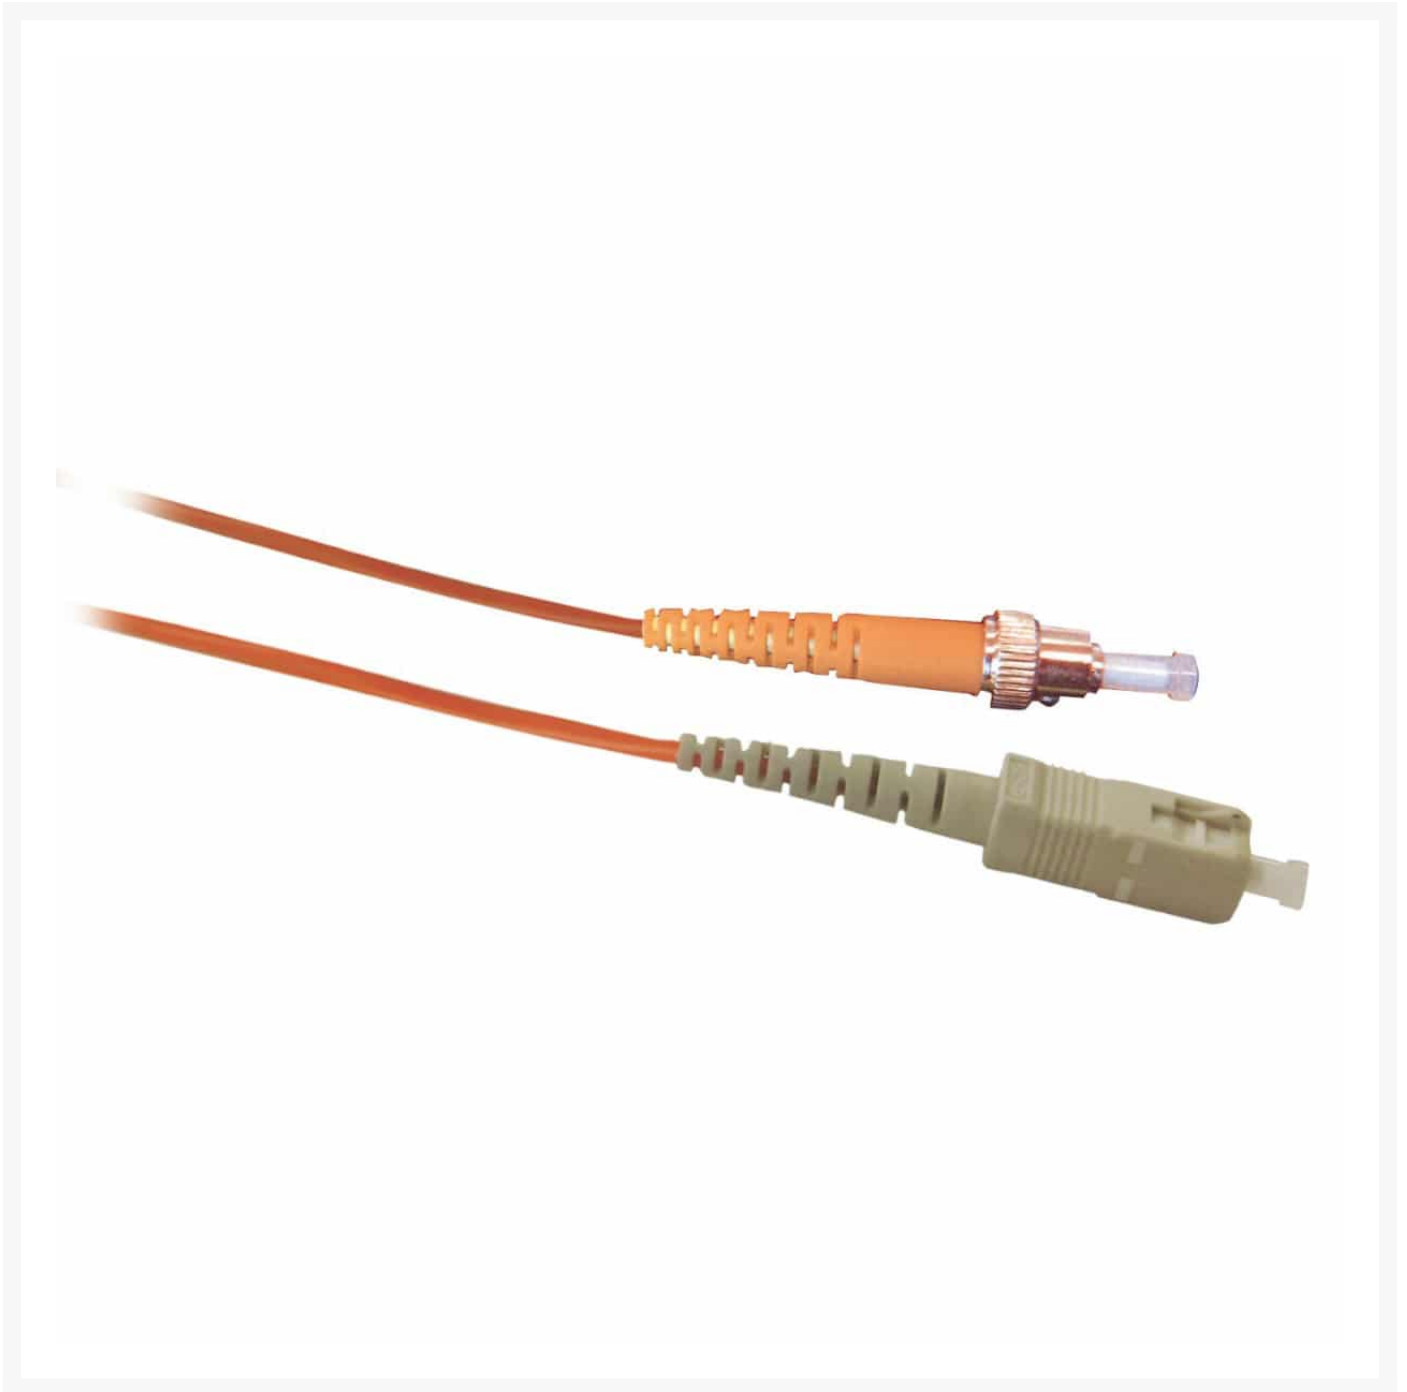

1M LC - ST FIBRE OPTIC CABLE 62.5/125 Simplex Single mode OM1 Patch Lead

Product Images

Description

Our fibre optic cables / patch leads are individually tested and used for high speed data communications such as Ethernet or Gigabit Ethernet. Perfect for audio, video and data transmission applications

Features

- Length: 1m
- Type: OM1 Simplex Single mode
- 100% Brand new and Performance tested
- Test Certificate included
- Connector Type: LC to ST
- Colour **Orange**
- 62.5 Microns
- Fibre Diameter: 125um