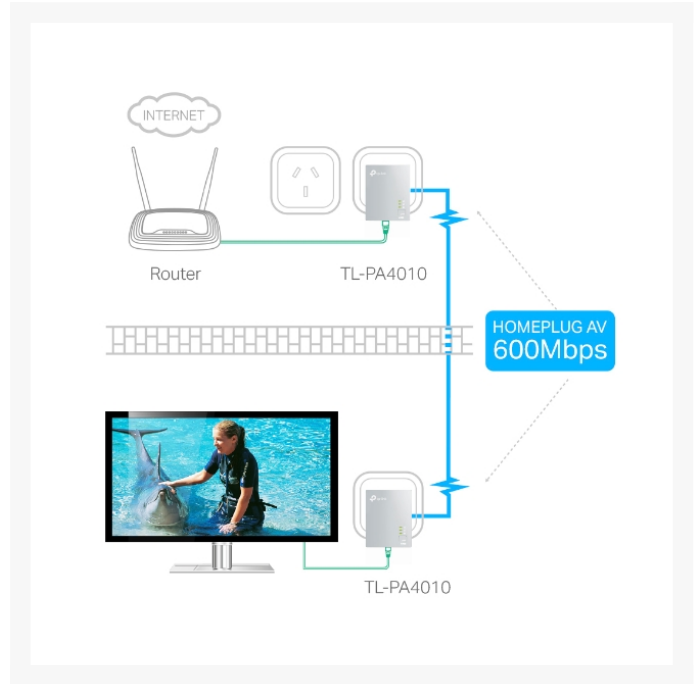

TP-Link | TL-PA4010 KIT | AV600 Nano Powerline Adapter Starter Kit

Product Images

TP-Link | TL-PA4010 KIT | AV600 Powerline Adapter Starter Kit

The TL-PA4010 KIT is an AV600 Powerline Starter Kit that delivers high-speed data transfer rates of up to 600Mbps¹, making it perfect for HD video streaming and online gaming. It follows the HomePlug AV standard, ensuring seamless connectivity using existing electrical wiring. What sets it apart is its miniature design, discreetly blending in front of any power outlet and reducing clutter in your space.

Setting up the TL-PA4010 KIT is a breeze with its Plug and Play operation; no complex configurations are required. Just plug it into a power outlet, and you're good to go. Additionally, the product features a patented Power-Saving Mode that automatically reduces power consumption by up to 85%², promoting eco-friendly usage and helping lower electricity bills.

In summary, the TL-PA4010 KIT is an efficient and user-friendly powerline starter kit, offering high-speed data transfer rates with easy setup. Its compact design makes it inconspicuous and blends seamlessly into any environment. With its Power-Saving Mode, it ensures both convenience and energy efficiency, making it a reliable choice for extending network connectivity throughout your home or office.