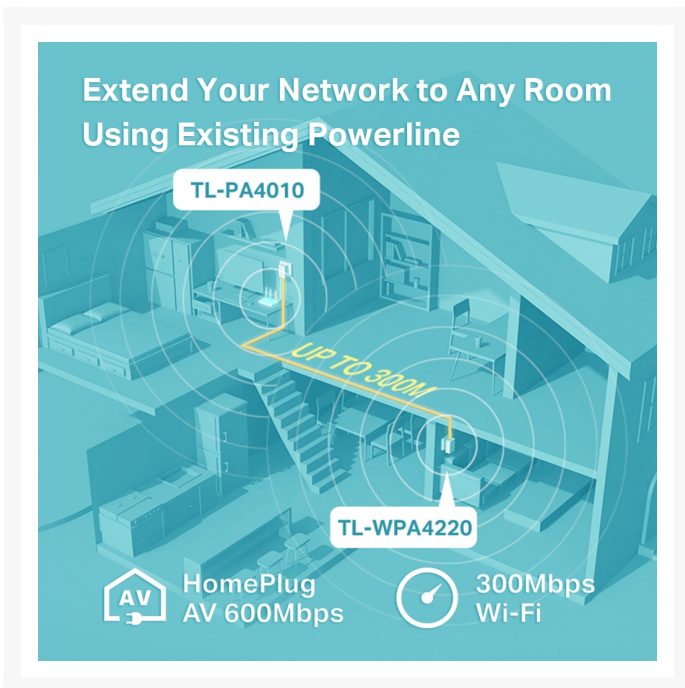

TP-Link | TL-WPA4220 KIT | 300Mbps Wireless AV500 Powerline Extender

Product Images

TP-Link | TL-WPA4220 KIT | 300Mbps Wireless AV500 Powerline Extender

The TL-WPA4220 KIT is a Wi-Fi Powerline Extender Starter Kit that enhances your home network by extending both wired and wireless connections. With the HomePlug AV standard, it allows high-speed data transmission of up to 600Mbps over your existing electrical wiring, ensuring lag-free HD or 3D video streaming and online gaming experiences.

One of the standout features of this kit is the One Touch Super Range Extension, enabled by the Wi-Fi Clone Button. This feature simplifies Wi-Fi configuration and helps create a seamless and unified home network. By pressing the Wi-Fi Clone Button, you can easily extend your wireless network to previously hard-to-reach areas of your home or office, providing a stronger and more reliable Wi-Fi connection wherever you need it.

In summary, the TL-WPA4220 KIT is a powerful and user-friendly solution for extending both wired and wireless connections. With its high-speed data transmission capabilities and One Touch Super Range Extension feature, it ensures a seamless and efficient home network, making it an ideal choice for improving connectivity in various areas of your living or work space.