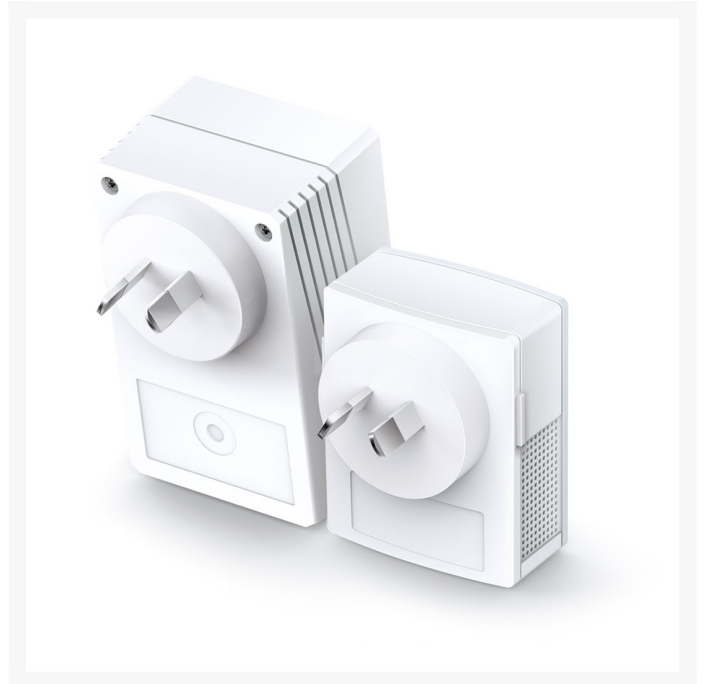

TP-Link | TL-WPA4220 KIT | 300Mbps Wireless AV500 Powerline Extender

Product Images

TP-Link | TL-WPA4220 KIT | 300Mbps Wireless AV500 Powerline Extender

The TL-WPA4220 KIT is a Wi-Fi Powerline Extender Starter Kit that enhances your home network by extending both wired and wireless connections. With the HomePlug AV standard, it allows high-speed data transmission of up to 600Mbps over your existing electrical wiring, ensuring lag-free HD or 3D video streaming and online gaming experiences.

One of the standout features of this kit is the One Touch Super Range Extension, enabled by the Wi-Fi Clone Button. This feature simplifies Wi-Fi configuration and helps create a seamless and unified home network. By pressing the Wi-Fi Clone Button, you can easily extend your wireless network to previously hard-to-reach areas of your home or office, providing a stronger and more reliable Wi-Fi connection wherever you need it.

In summary, the TL-WPA4220 KIT is a powerful and user-friendly solution for extending both wired and wireless connections. With its high-speed data transmission capabilities and One Touch Super Range Extension feature, it ensures a seamless and efficient home network, making it an ideal choice for improving connectivity in various areas of your living or work space.

FEATURES

- One Touch Super Range Extension - Wi-Fi Clone Button simplifies your Wi-Fi configuration and helps build a seamless unified home network
- HomePlug AV standard provides up to 600Mbps high speed data transmission over a home's existing electrical wiring, ideal for lag-free HD or 3D video streaming and online gaming
- Extend 300Mbps wireless connections to previously hard-to-reach areas of your home and office