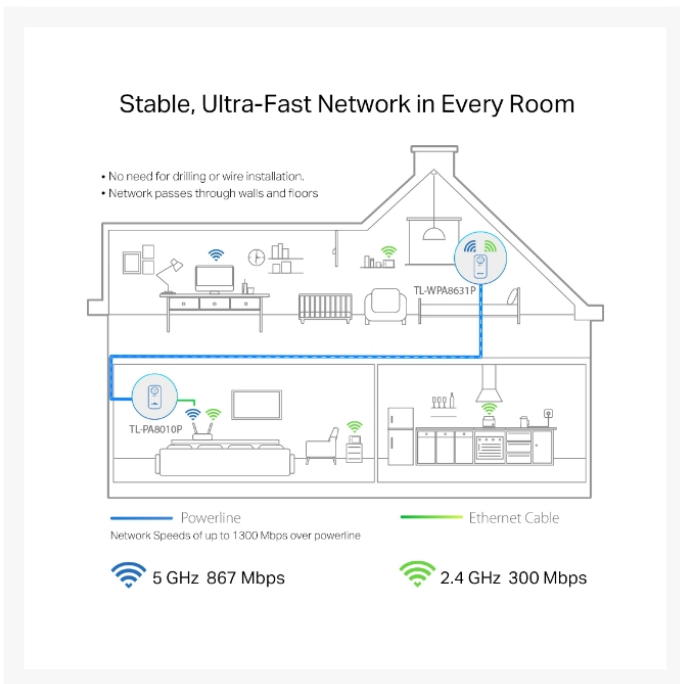

# TP-Link | TL-WPA8631P KIT | AV1300 Gigabit Passthrough Powerline ac Wi-Fi Kit

# TP-Link TL-PA9020P KIT AV2000 2-Port Gigabit Passthrough Powerline Twin Pack

The TL-WPA8631P KIT is an advanced AV1300 Gigabit Passthrough Powerline ac Wi-Fi Kit that revolutionizes home networking. With HomePlug AV2 Standard, it achieves ultra-fast powerline transfer speeds of up to 1300 Mbps\*, ensuring efficient data transmission across the entire household. On top of that, the AC1200 Dual-Band Wi-Fi feature extends the network with speeds of up to 867 Mbps on 5 GHz and 300 Mbps on 2.4 GHz\*, offering seamless streaming and reliable internet access on various devices.