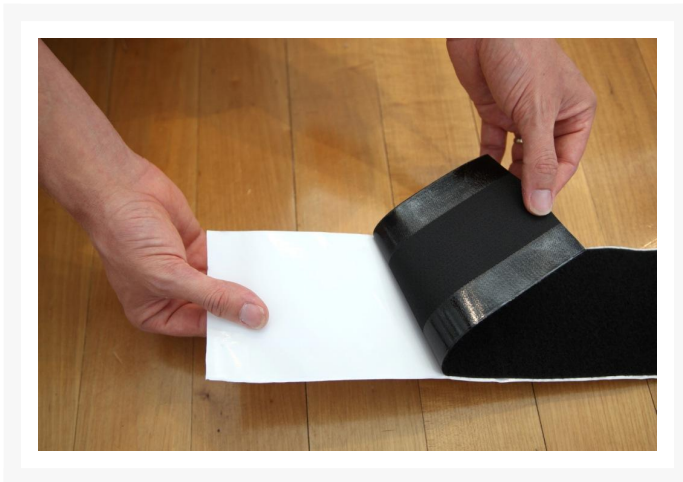

Cable Cover for Hard Floors | Box of 5m Black

Product Images

Description

Cable Cover for Hard Floors | Box of 5m Black

Introducing Secure Cord - the ultimate solution for efficiently managing loose cables on hard surfaces! With its innovative design and durable nylon material, Secure Cord ensures a safe and tidy workspace, reducing the risk of tripping hazards and providing a seamless organization of cords along walls and doorways.

One of the standout features of Secure Cord is its cut-to-length flexibility, allowing you to tailor it precisely to your needs. No job is too big or small! Simply use scissors to cut the cord cover to your desired length, making installation a breeze. Peel back the paper from the underside to reveal the adhesive layer and simply place it over the desired cords.

For maximum versatility, Secure Cord Carpet and Secure Cord Hard Surface can be used together, ensuring seamless cord coverage across various floor types. The Secure Cord for hard surfaces features a convenient loop top that allows you to place the cable on top and then use the Secure Cord for carpet on top of it. This smart combination guarantees a hassle-free and organized cable management solution for any environment.

FEATURES

- Secure Cord Hard Surface can be removed and adjusted, but is not reusable
- Comes in a handy dispenser box with a 5m roll
- Can be cut to any length
- Eliminates trip hazards
- Protects cables
- Material: Nylon
- Colour: Black
- Dimensions: 100mm x 5m