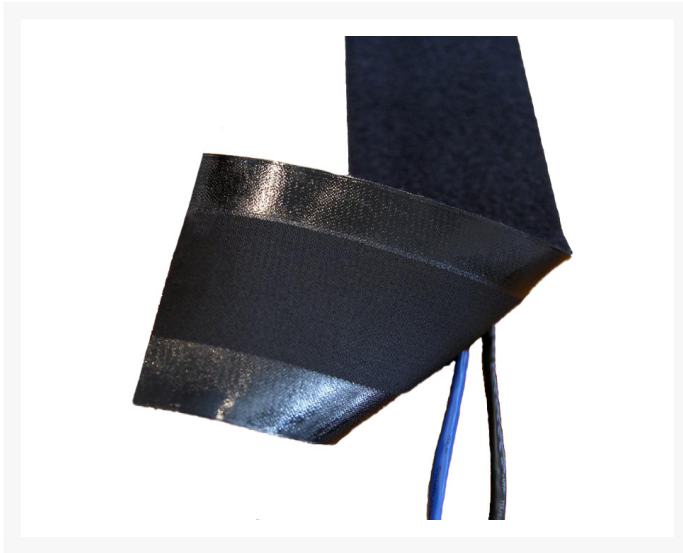

Cable Cover for Hard Floors | Box of 5m Black

Product Images

Description

Cable Cover for Hard Floors | Box of 5m Black

Introducing Secure Cord - the ultimate solution for efficiently managing loose cables on hard surfaces! With its innovative design and durable nylon material, Secure Cord ensures a safe and tidy workspace, reducing the risk of tripping hazards and providing a seamless organization of cords along walls and doorways.

One of the standout features of Secure Cord is its cut-to-length flexibility, allowing you to tailor it precisely to your needs. No job is too big or small! Simply use scissors to cut the cord cover to your desired length, making installation a breeze. Peel back the paper from the underside to reveal the adhesive layer and simply place it over the desired cords.

For maximum versatility, Secure Cord Carpet and Secure Cord Hard Surface can be used together, ensuring seamless cord coverage across various floor types. The Secure Cord for hard surfaces features a convenient loop top that allows you to place the cable on top and then use the Secure Cord for carpet on top of it. This smart combination guarantees a hassle-free and organized cable management solution for any environment.

FEATURES

- Secure Cord Hard Surface can be removed and adjusted, but is not reusable
- Comes in a handy dispenser box with a 5m roll
- Can be cut to any length
- Eliminates trip hazards
- Protects cables
- Material: Nylon
- Colour: Black
- Dimensions: 100mm x 5m