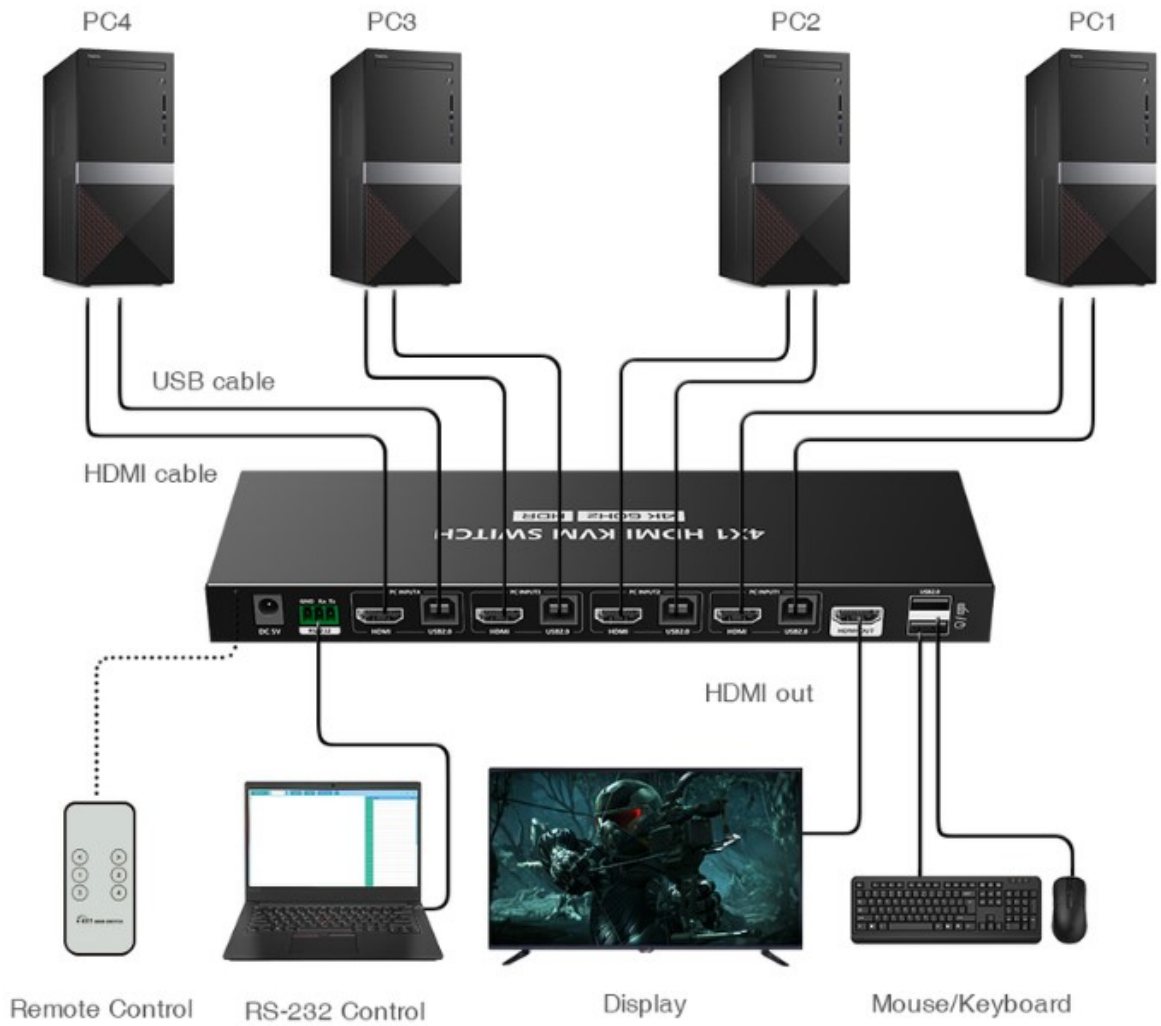

Connection