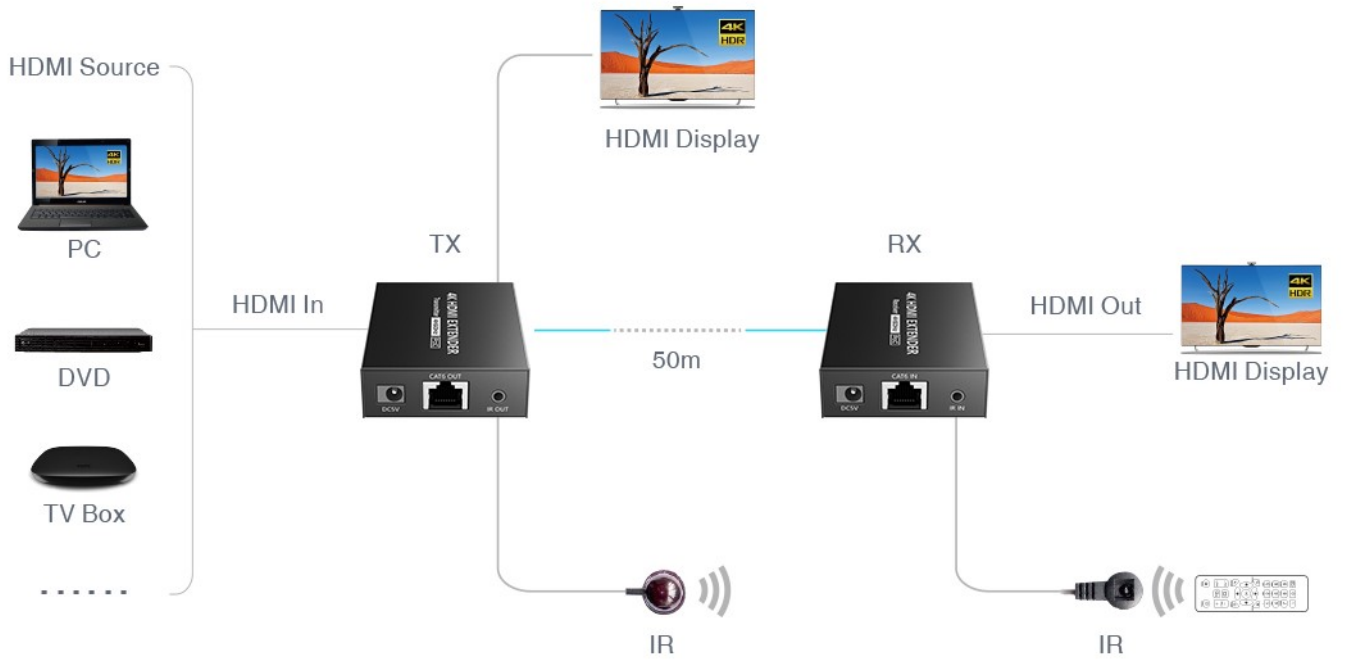

Connection

WARRANTY

1-year limited warranty