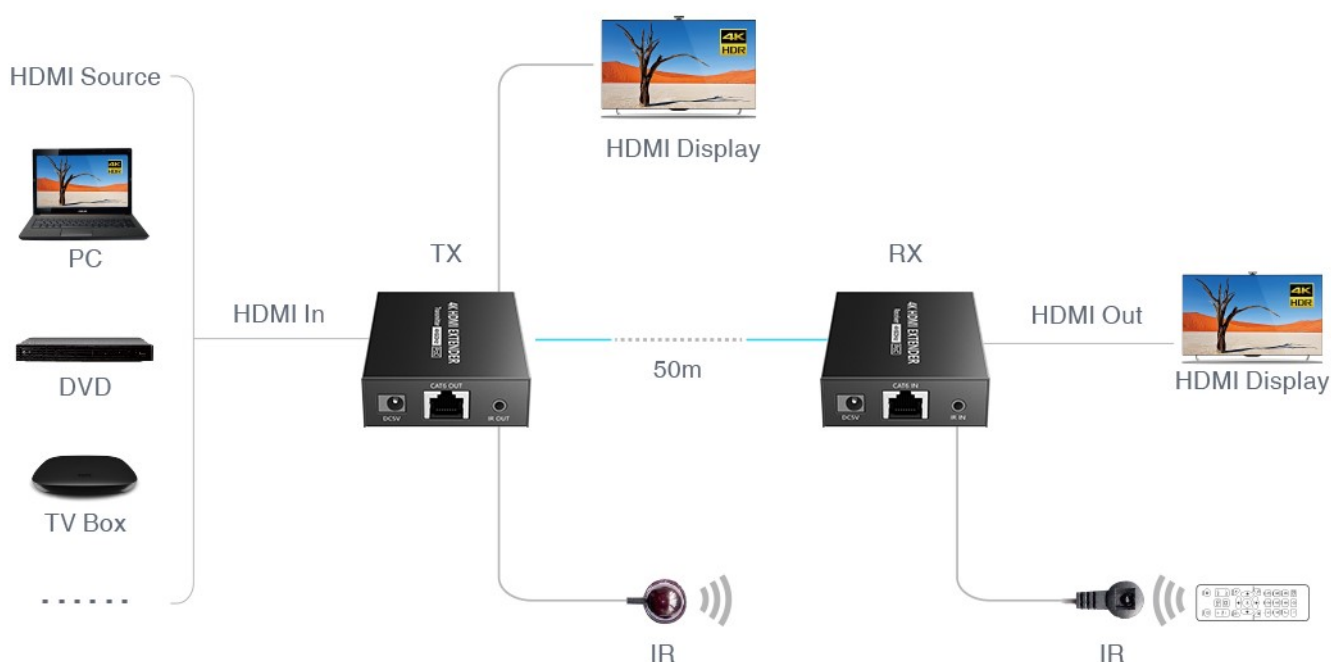

Our HDMI extender ensures durability and protection with its sturdy metal enclosure and built-in Lightning, Surge, and ESD Protection. Auto downscaling capabilities automatically match and output the best display resolution based on the connected display's EDID information. Additionally, it supports multiple audio formats, including LPCM, DTS-HD, DTS-Audio, Dolby Digital, and Dolby Atmos, for an immersive sound experience. With support for ultra-widescreen resolutions such as 21:9, you can enjoy a cinematic viewing experience.

Upgrade your audiovisual system with our HDMI® Extender 4K@60Hz Support and unlock the true potential of your entertainment setup. Experience exceptional image quality, seamless audio-video transmission, and enhanced flexibility in connecting your devices. Elevate your viewing experience to new heights and order now to embark on an audiovisual journey filled with unparalleled excellence.

FEATURES

- Visually Lossless for 4K@ 60Hz HDR
- Supports PoC-Power over Network Cable
- Supports resolution up to 3840x2160 4K@ 60Hz
- Zero Latency
- Transmission distance of up to 50m via CAT6/6A cable
- IR Passback
- 21:9 Resolutions
- HDMI loop out
- Includes a transmitter unit (TX) and a receiver unit (RX), working as a pair
- Metal enclosure
- Built-in Lightning, Surge, and ESD Protection
- Auto Downscaling

Connection