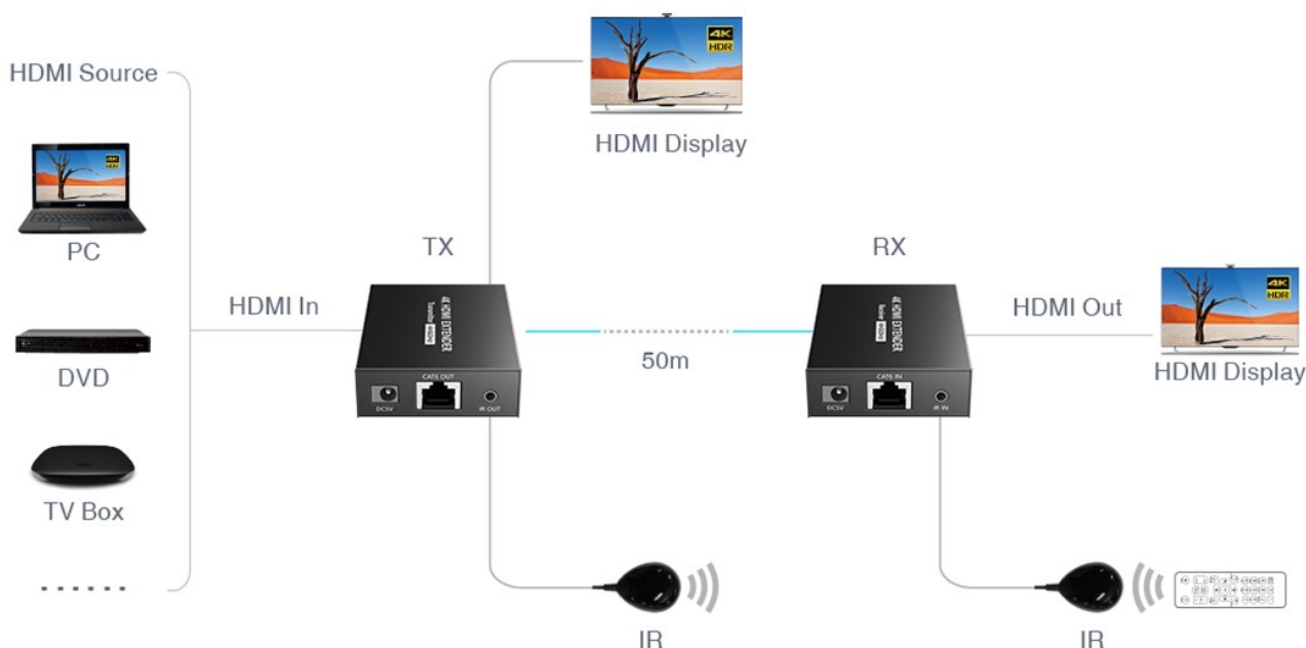

Take control of your devices with bi-directional IR passback, enabling seamless remote operation from the receiver unit. With HDMI loop out functionality, effortlessly connect a local display and expand your possibilities.

Rest easy knowing your equipment is protected with built-in Lightning, Surge, and ESD protection, while the durable metal enclosure ensures longevity. With support for 21:9 resolutions and multiple audio formats, this extender kit is designed to enhance your audio-visual setup.

Upgrade your connectivity today and unlock the true potential of your entertainment system with our HDMI® Extender 4K@60Hz Support IR Repeat with HDMI Loop Through Up to 50m. Enjoy superior performance, seamless transmission, and the convenience of extended reach, all in one advanced package. Elevate your audio-visual experience to new heights and immerse yourself in stunning 4K visuals and immersive soundscapes.

FEATURES

- Visually Lossless for 4K@ 60Hz HDR
- Supports resolution up to 3840x2160 4K@ 60Hz
- Max Distance 70m with the resolution of 1080P
- Point to point extender
- Zero Latency
- Transmission distance of up to 50m via CAT6/6A cable
- Bi-direction IR Passback
- 21:9 Resolutions
- HDMI loop out
- Includes a transmitter unit (TX) and a receiver unit (RX), working as a pair
- Metal enclosure
- Built-in Lightning, Surge, and ESD Protection
- Auto Downscaling
- Multiple audio formats

Connection