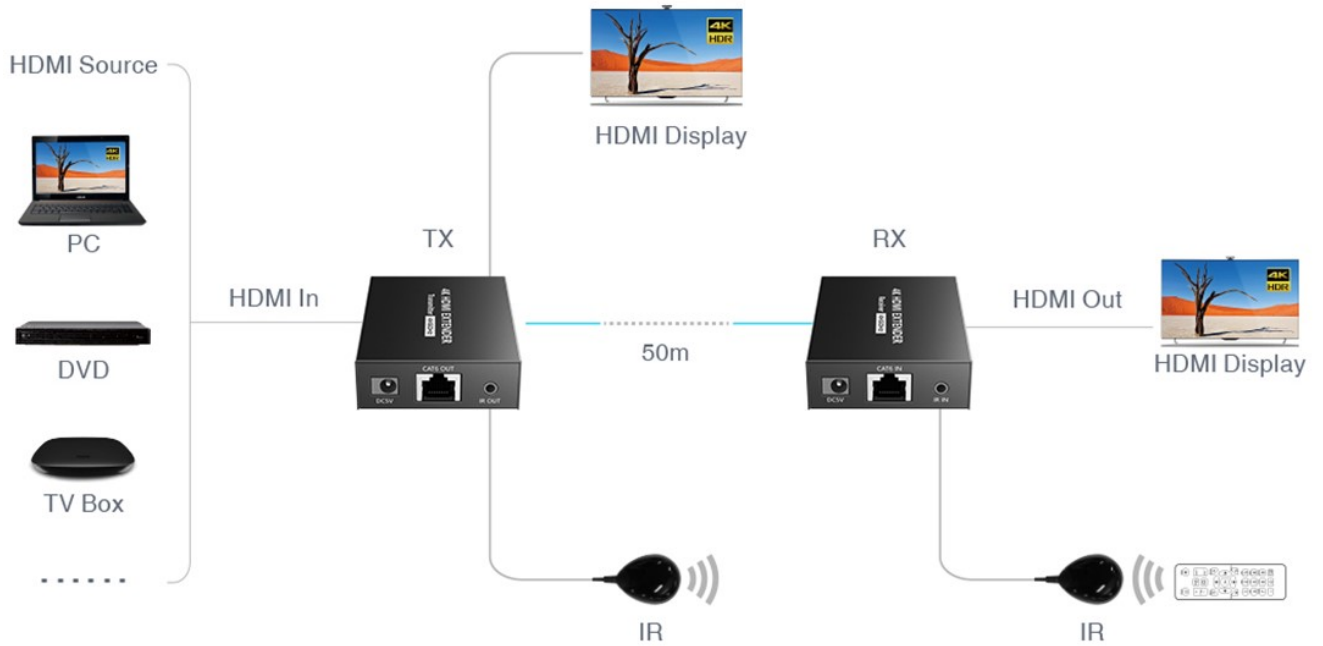

Connection

WARRANTY

1-year limited warranty