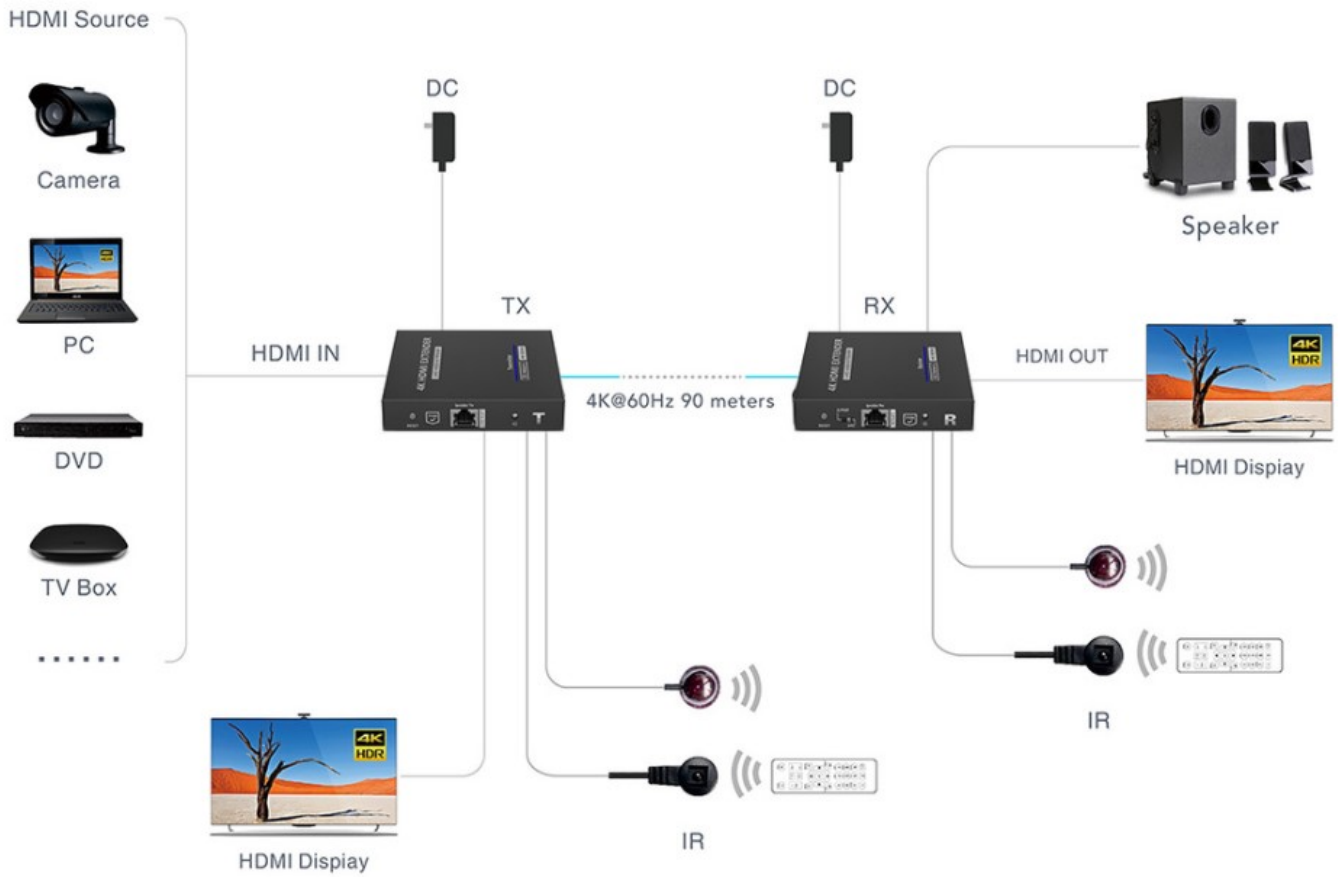

Connection

WARRANTY

1-year limited warranty