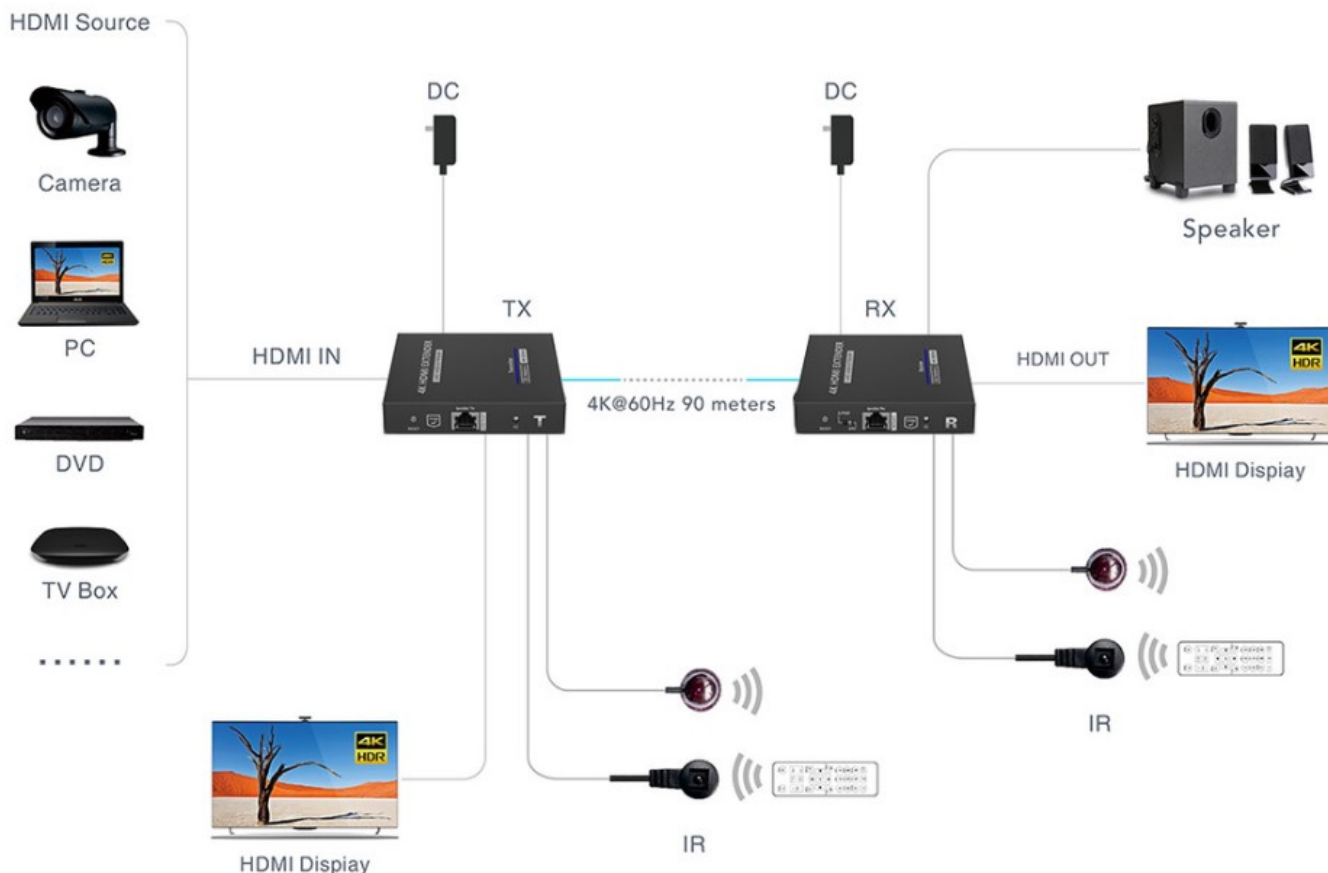

Safety and durability are paramount. Our extender comes in a sturdy metal enclosure, ensuring the protection and longevity of the internal components. It also features built-in Lightning, Surge, and ESD Protection, safeguarding your valuable equipment against unexpected electrical disturbances.

Upgrade your audiovisual setup with the ultimate HDMI® Extender 4K@60Hz, revolutionizing your entertainment and professional installations. Elevate your viewing experience and enjoy unrivaled transmission quality, even up to 120 meters. Don't settle for anything less—choose our advanced HDMI extender now and unlock the true potential of your audiovisual content. Order today and embark on a remarkable journey of audiovisual excellence.

FEATURES

- Ipcolour Image
- Point to point extender
- Zero Latency
- Supports resolution of up to 4K@ 60Hz
- Max Distance 120m with the resolution of 1080P
- Transmission distance of up to 90m via CAT6/6A cable
- Bi-direction IR Passback
- S/DPDIF out
- HDMI loop out
- Includes a transmitter unit (TX) and a receiver unit (RX), working as a pair
- Metal enclosure
- Built-in Lightning, Surge, and ESD Protection

Connection