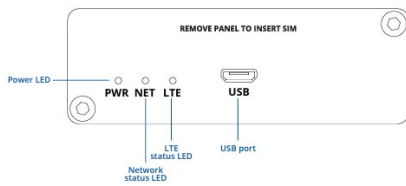

HARDWARE

FRONT VIEW