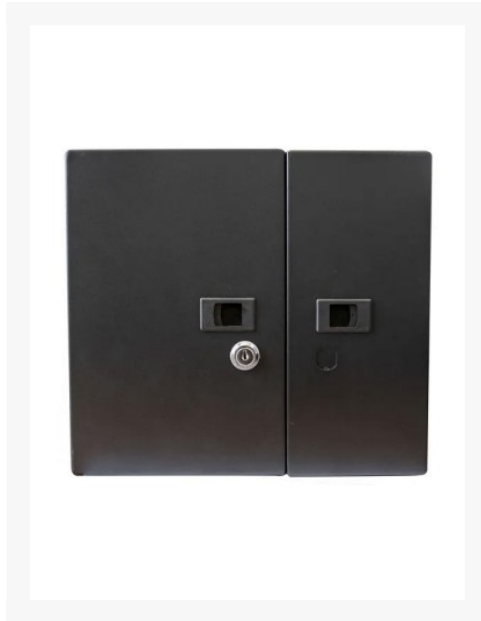

Lockable 2 Door FOBOT Wall Enclosure | Up to 48 Fibres (48 x LC or 24 x SC/ST)

Product Images

Description

Lockable 2 Door FOBOT Wall Enclosure | Up to 48 Fibres (48 x LC or 24 x SC/ST)

The Lockable 2 Door Fibre Wall Enclosure is a secure and reliable solution for organizing and protecting your fiber optic connections. With its sturdy construction and lockable doors, it ensures the safety of your valuable equipment. This enclosure can accommodate up to 48 fibres, allowing for flexible connectivity options. The rodent-proof design and top and bottom cable

entry points provide added convenience and protection. Included accessories such as cable guides, cable glands, cable ties, and wall screws and plugs make installation a breeze. The black powder-coated steel material adds a sleek and professional touch to your setup.

FEATURES

- Fits 2 standard plates
- Wall mountable
- Top and bottom cable knock-out entries (8 cut-outs)
- Rodent proof
- Includes splice tray
- Requires faceplates and couplers (sold separately)
 - [6 Port SC Duplex / LC Quad FOBOT Faceplate 015.004.0007](#)
 - [12 Port SC Simplex / LC Duplex FOBOT Faceplate 015.004.0008](#)
 - [6 Port SC Simplex / LC Duplex FOBOT Faceplate 015.004.0009](#)
 - [12 Port ST Simplex FOBOT Faceplate 015.004.0037](#)
 - [6 Port ST Simplex FOBOT Faceplate 015.004.0038](#)
 - [Blank Panel FOBOT Faceplate 015.004.0039](#)
 - Our complete range of couplers can be found [here](#)

SPECIFICATIONS

- Measurements: 300mm x 270mm x 77.5mm
- Material: Black Powdered Steel

CONTENTS

- 5 x Cable Guides
- 2 x Keys
- 2 x Cable Glands
- 5 x Cable Ties
- 4 x Wall Screws and Plugs

WARRANTY

1-year limited warranty