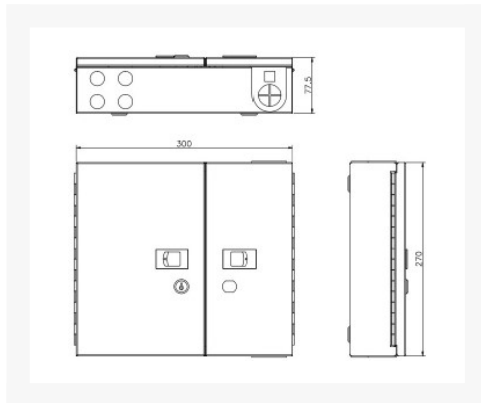

Lockable 2 Door FOBOT Wall Enclosure | Up to 48 Fibres (48 x LC or 24 x SC/ST)

Product Images

Description

Lockable 2 Door FOBOT Wall Enclosure | Up to 48 Fibres (48 x LC or 24 x SC/ST)

The Lockable 2 Door Fibre Wall Enclosure is a secure and reliable solution for organizing and protecting your fiber optic connections. With its sturdy construction and lockable doors, it ensures the safety of your valuable equipment. This enclosure can accommodate up to 48 fibres, allowing for flexible connectivity options. The rodent-proof design and top and bottom cable

FEATURES

- Fits 2 standard plates
- Wall mountable
- Top and bottom cable knock-out entries (8 cut-outs)
- Rodent proof
- Includes splice tray
- Requires faceplates and couplers (sold separately)
 - [6 Port SC Duplex / LC Quad FOBOT Faceplate 015.004.0007](#)
 - [12 Port SC Simplex / LC Duplex FOBOT Faceplate 015.004.0008](#)
 - [6 Port SC Simplex / LC Duplex FOBOT Faceplate 015.004.0009](#)
 - [12 Port ST Simplex FOBOT Faceplate 015.004.0037](#)
 - [6 Port ST Simplex FOBOT Faceplate 015.004.0038](#)
 - [Blank Panel FOBOT Faceplate 015.004.0039](#)
 - Our complete range of couplers can be found [here](#)

SPECIFICATIONS

- Measurements: 300mm x 270mm x 77.5mm
- Material: Black Powdered Steel

CONTENTS

- 5 x Cable Guides
- 2 x Keys
- 2 x Cable Glands
- 5 x Cable Ties
- 4 x Wall Screws and Plugs

WARRANTY

1-year limited warranty