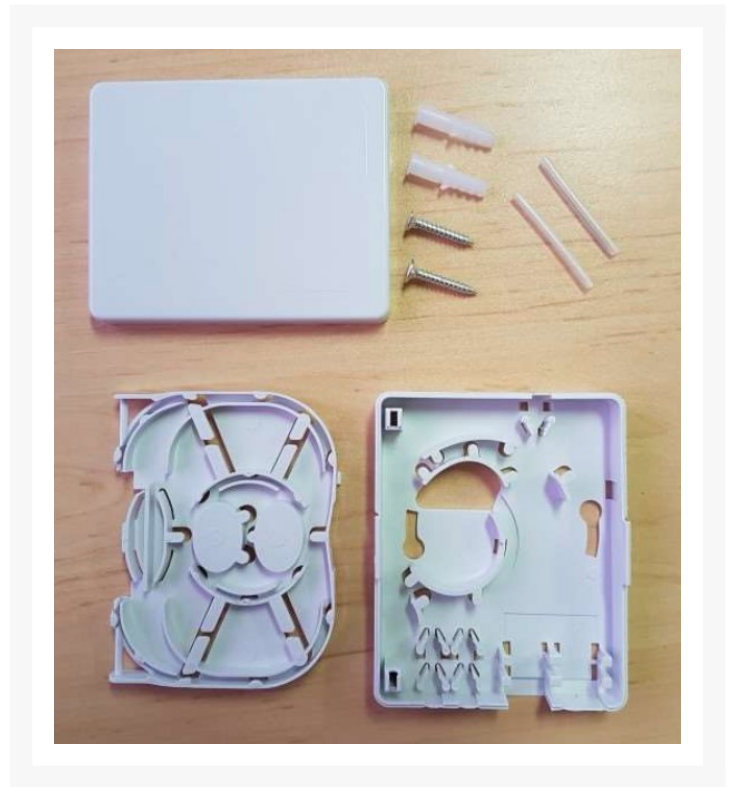

Indoor Optical Fibre Wallbox 2 Fibre FOBOT

Product Images

Description

Indoor Optical Fibre Wallbox 2 Fibre FOBOT

Looking for a high-quality Indoor Optical Fibre Wallbox? Our FOBOT model is the perfect solution for your needs! With a size of 150x110x30mm and 3 x 5mm cable entry, this wallbox offers maximum flexibility and versatility. It's ideal for indoor use and features built-in cable management and splice comb for easy organization.

With the inclusion of 2 x Cable Ties, 2 x Splice Protectors, and 2 x Wood Screw & Gyprock mounting plugs, this wallbox is easy to install and use. It's designed to house 1 or 2x SC SX or 1 or 2x SC/APC SX adaptors, and can even accommodate 1 or 2 x LC DX Connectors.

Whether you're looking for a solution for Fibre to the Desktop, Fibre to the Home, or Fibre to the Hotel room, our Indoor Optical Fibre Wallbox is the perfect choice. With its high-quality construction and versatile design, it's sure to meet all of your needs.

FEATURES

- 150x110x30mm
- 3 x 5mm Cable Entry
- Build in Cable Management & Splice Comb
- Indoor use only
- Includes:
 - 2 x Cable Ties
 - 2 x Splice Protectors
 - 2 x Wood Screw & Gyprock mounting plugs
 - Designed for 1 or 2x SC SX or 1or 2x SC/APC SX adaptors, (could house 1 or 2 x LC DX Connectors)
 - Ideal for Fibre to the Desktop
 - Ideal for Fibre to the Home/Apartment/Hotel room