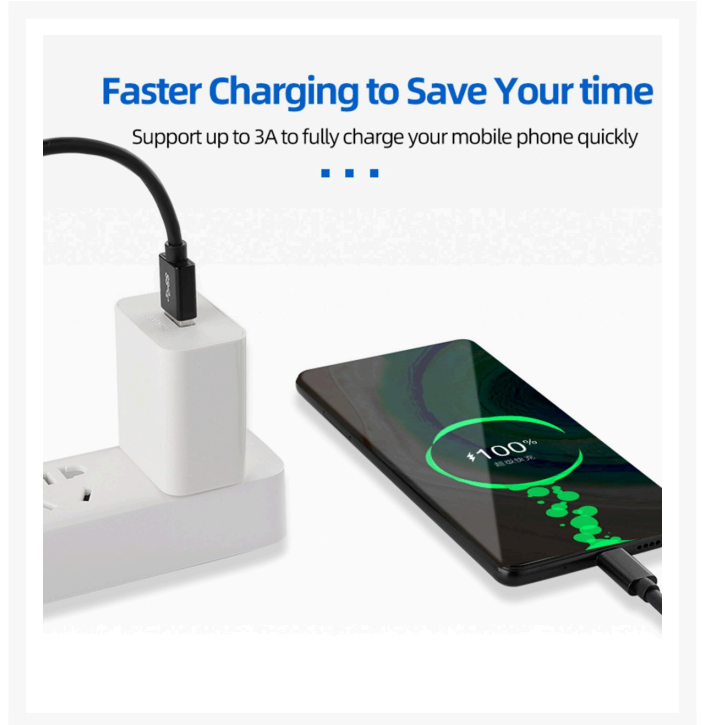

# 2M USB 3.2 (3.1 GEN 2) USB A Male to USB Type C Male Cable | Supports 10Gbps and 60W

This cable is not just any ordinary cable! It's a high-quality USB 3.2 (3.1 Gen 2) Type-C M to USB AM cable that can support 10Gbps data transfer speeds and 60W fast charging. It allows you to connect your USB Type-C enabled devices like MacBook, Chromebook Pixel, Samsung Galaxy A10e, A20, A50, A51, A71, S21, S22, S23 and Galaxy Note 7 and more, with standard USB Type-A enabled devices like car/wall charger, external battery power bank, etc.

With its reversible design, you can easily insert the Type-C connector into any Type-C-enabled device without worrying about which side is up. The cable is also super soft and flexible, making it easy to carry around without any hassle.

## FEATURES

- Connect USB Type-C-enabled devices (MacBook, Chromebook Pixel, Samsung Galaxy A10e, A20, A50, A51, A71, S21, S22, S23 and Galaxy Note 7, etc.) with standard USB Type-A enabled devices (car/wall charger, external battery power bank, etc.)
- Ideal for charging and powering USB Type-C enabled devices, as well as syncing data, photos and music
- Reversible design - easily insert the Type-C connector into any Type-C enabled device (does not matter which side is up)
- Up to 10 Gbps data transfer speed (SuperSpeed+)
- Supports USB C Cable Fast Charging with 3A, 20V, a total of 60W
- Compliant with USB 3.1 Gen 2; backwards compatible with USB 3.0 and 2.0
- Super soft and flexible
- Integrated Moulding Technology: the Aluminium alloy housing will seamlessly integrate with plastic; It will be more durable and eco-friendly without any glue