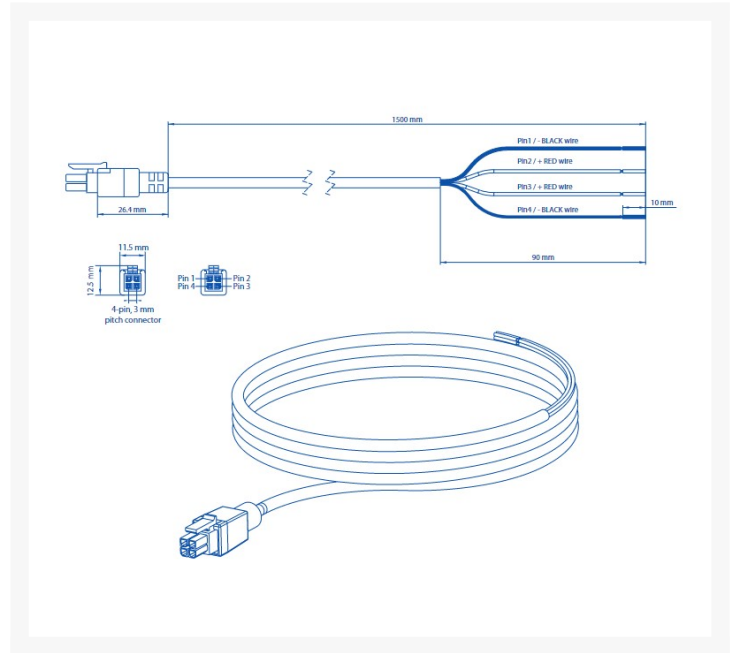

Teltonika | PR2PL15B | Power Cable with 4-way Open Wire

Product Images

Description

Teltonika | PR2PL15B | Power Cable with 4-Way Open Wire | Suitable for TSW100, TSW110

The PR2PL15B is a power cable with a 4-way with open wire to be used with the [TSW100](#) and [TSW110](#).

SPECIFICATIONS

- **Input connector:** 4-pin, 3 mm pitch
- **Output connector:** Bare End
- **Cable:** 4 x 0.5 mm² (20 AWG)
- **Total Length:** 1500 mm
- **RoHS Compliant:** ✓

WARRANTY

2-years limited warranty