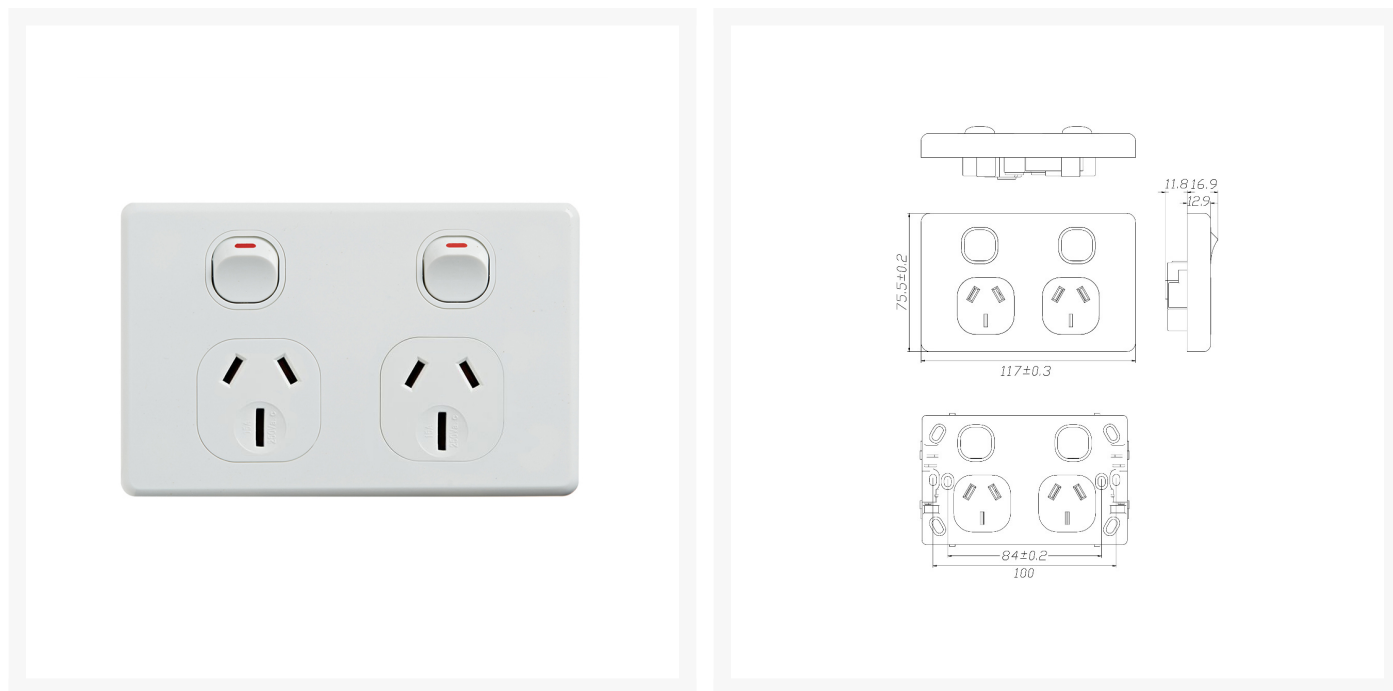

4C | Classic Double Power Point 250V 15A - Horizontal

Product Images

Description

4C | Classic Double Power Point 250V 15A - Horizontal

4Cabling Classic PowerPoints are the perfect general-purpose outlet. Simple in design, products are readily matched with existing units.

SPECIFICATIONS

QUANTITY IN PACK	1
COLOUR	White
PLATE SIZE	75.5 x 117 x 12.9mm
PLATE THICKNESS	12.9mm
MATERIAL	Polycarbonate
ORIENTATION	Horizontal
SUPPLY VOLTAGE	250V 15AX
MOUNTING CENTRE DISTANCE	84mm
CERTIFICATION	SAA
COMPLIANCES	AS/NZS 3133, AS/NZS 3100
WARRANTY	Lifetime