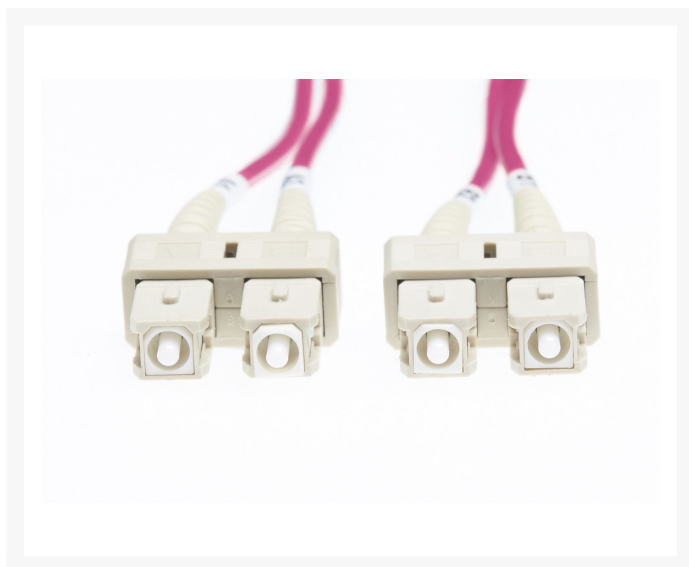

2m SC-SC OM4 Multimode Fibre Optic Patch Cable: Erika Violet

Product Images

Description

2m SC-SC OM4 Multimode Fibre Optic Cable Erika Violet

Backward compatible with OM3

Fibre patch cables are the thin, flexible fibres of glass that carry data, telephone conversations and emails high speed all over the world in a matter of seconds with much less interference than copper patch lead. Fibre Optic cables need less amplification to boost signals so they travel better over longer distances.

4Cabling 's OM4 laser optimised multimode fibre optic patch leads provide the connection from Ethernet 10Mbit/s to 10Gbit/s Gigabit Ethernet, they are the cost-effective way to replace your copper-based patch leads. 4Cabling fibre optic cable is immune to EMI/ RFI frequency, mainly used on patch panels for the connection between outlets and terminal equipment. The multimode optical fibre cables are manufactured using LSZH cables which conform to IEC, EIA TIA and Telcordia standards.

4Cabling Multimode Fibre Optics leads is the cost-effective way of your cabling solution.

Application:

- Cross-connect patching
- Backbone application in building
- Termination enclosure for equipment patching
- Equipment to equipment patching