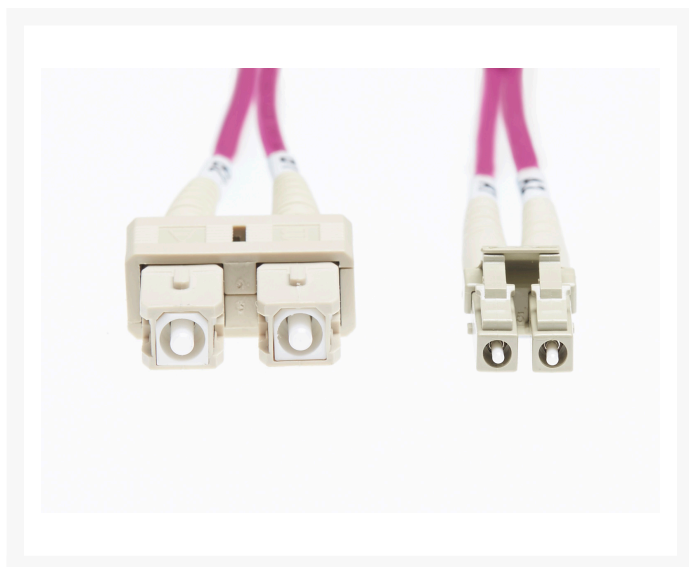

5m LC-SC OM4 Multimode Fibre Optic Patch Cable: Erika Violet

Product Images

Description

5m LC-SC OM4 Multimode Fibre Optic Cable Erika Violet

Backward compatible with OM3

Fibre patch cables are the thin, flexible fibres of glass that carry data, telephone conversations and emails high speed all over the world in a matter of seconds with much less interference than copper patch lead. Fibre Optic cables need less amplification to boost signals so they travel better over longer distances.

4Cabling 's OM4 laser optimised multimode fibre optic patch leads provide the connection from Ethernet 10Mbit/s to 10Gbit/s Gigabit Ethernet, they are the cost-effective way to replace your copper-based patch leads. 4Cabling fibre optic cable is immune to EMI/ RFI frequency, mainly used on patch panels for the connection between outlets and terminal equipment. The multimode optical fibre cables are manufactured using LSZH cables which conform to IEC, EIA TIA and Telcordia standards.

4Cabling Multimode Fibre Optics leads is the cost-effective way of your cabling solution.

Application:

- Cross-connect patching
- Backbone application in building
- Termination enclosure for equipment patching
- Equipment to equipment patching