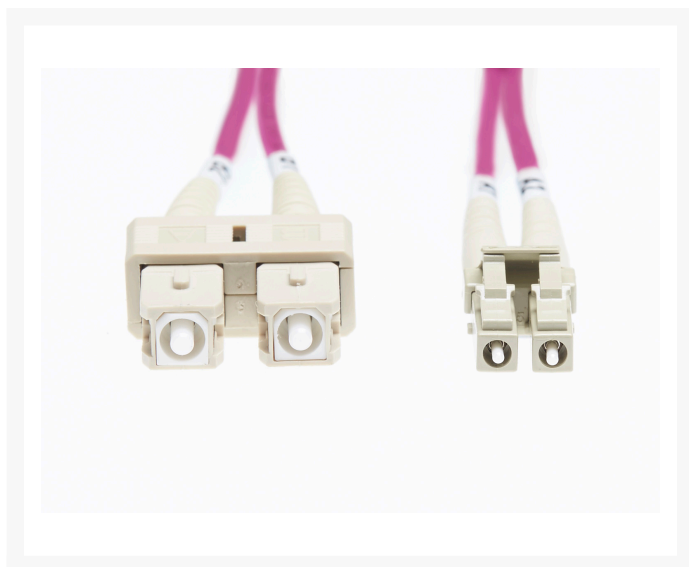

2m LC-SC OM4 Multimode Fibre Optic Patch Cable: Erika Violet

Product Images

Description

2m LC-SC OM4 Multimode Fibre Optic Cable Erika Violet

Backward compatible with OM3

Fibre patch cables are the thin, flexible fibres of glass that carry data, telephone conversations and emails high speed all over the world in a matter of seconds with much less interference than copper patch lead. Fibre Optic cables need less amplification to boost signals so they travel better over longer distances.

4Cabling 's OM4 laser optimised multimode fibre optic patch leads provide the connection from Ethernet 10Mbit/s to 10Gbit/s Gigabit Ethernet, they are the cost-effective way to replace your copper-based patch leads. 4Cabling fibre optic cable is immune to EMI/ RFI frequency, mainly used on patch panels for the connection between outlets and terminal equipment. The multimode optical fibre cables are manufactured using LSZH cables which conform to IEC, EIA TIA and Telcordia standards.

4Cabling Multimode Fibre Optics leads is the cost-effective way of your cabling solution.

Application:

- Cross-connect patching
- Backbone application in building
- Termination enclosure for equipment patching
- Equipment to equipment patching