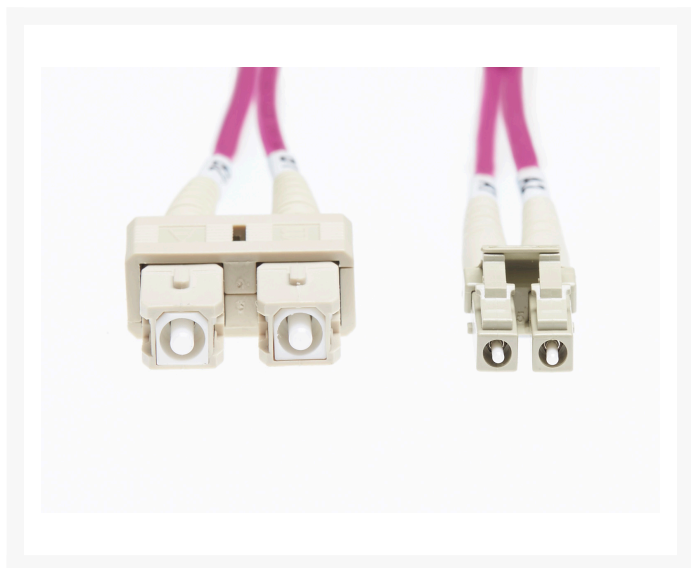

0.5m LC-SC OM4 Multimode Fibre Optic Patch Cable: Erika Violet

Product Images

Description

0.5m LC-SC OM4 Multimode Fibre Optic Cable Erika Violet

Backward compatible with OM3

Fibre patch cables are the thin, flexible fibres of glass that carry data, telephone conversations and emails high speed all over the world in a matter of seconds with much less interference than copper patch lead. Fibre Optic cables need less amplification to boost signals so they travel better over longer distances.

4Cabling 's OM4 laser optimised multimode fibre optic patch leads provide the connection from Ethernet 10Mbit/s to 10Gbit/s Gigabit Ethernet, they are the cost-effective way to replace your copper-based patch leads. 4Cabling fibre optic cable is immune to EMI/ RFI frequency, mainly used on patch panels for the connection between outlets and terminal equipment. The multimode optical fibre cables are manufactured using LSZH cables which conform to IEC, EIA TIA and Telcordia standards.

4Cabling Multimode Fibre Optics leads is the cost-effective way of your cabling solution.

Application:

- Cross-connect patching
- Backbone application in building
- Termination enclosure for equipment patching
- Equipment to equipment patching