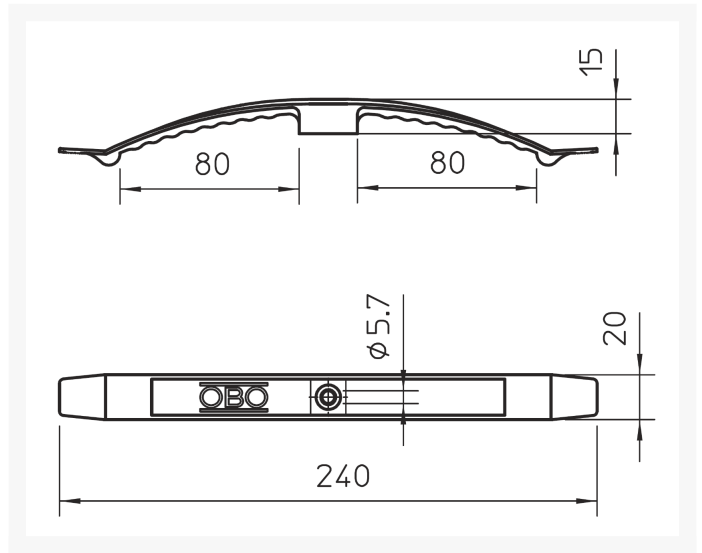

Double Cable Saddle | Pressure clip for 16 cables

Product Images

Description

Double Cable Saddle | Pressure clip for 16 cables

Handy cable saddles are flame-resistant, especially for use in suspended ceilings. They are also great for managing cables under desks or on partition walls. A cost-effective cable management solution for the office or any home project. Easily install one or more at the appropriate interval to keep cables in place and out of the way, especially handy under desks where a low clearance is required. The double-sided saddle allows you to organise data and power cables on opposite sides, and only 1 screw is required in the centre to hold it in place.

FEATURES

- Thermoplastic polyester, stone grey RAL 7030, flame-resistant to VDE 0471/DIN IEC 695 Part 2-1, test temperature 960 °C,
- respectively V-0 to UL 94, halogen-free.
- Clamping height 9 mm – with spacer 13 mm.
- Fastening hole: 6 mm Ø
- 2033/F for max. 16 conductors NYM 3 x 1.5 mm²