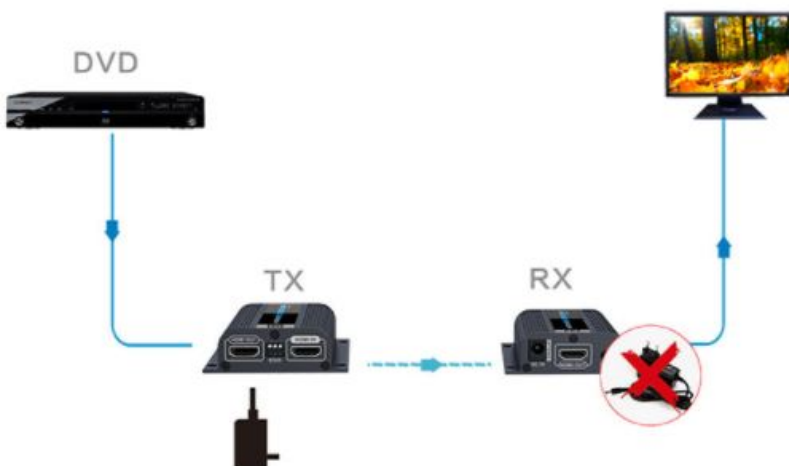

## Features

- Uncompressed and zero latency
- Plug and play, without software installation
- Supports resolution of up to 1080p@60Hz
- Transmission distance of up to 50meters via CAT6/6A cable
- Built-in EDID pass back function to get better compatibility
- Includes a transmitter unit (TX) and a receiver unit (RX), working as a pair
- Support POT and IR passback so you can easily control source device from the receiver side
- Pure hardware transmission
- Auto-adjusting to match cable length
- HDMI lossless transmission
- Powered from the transmit (TX) side only

## EDID Management

Integrated EDID DIP Switch for management of communication between connected devices and transmission over different cable distances, manual adjustment and further fine-tuned of EDID settings to help for perfect compatibility between devices.

## Power over Cable

Power Over Cable allows to operate the system only by a single power source for TX, and powered the RX by TX from a long distance, great for extending to areas where power outlets may be limited.