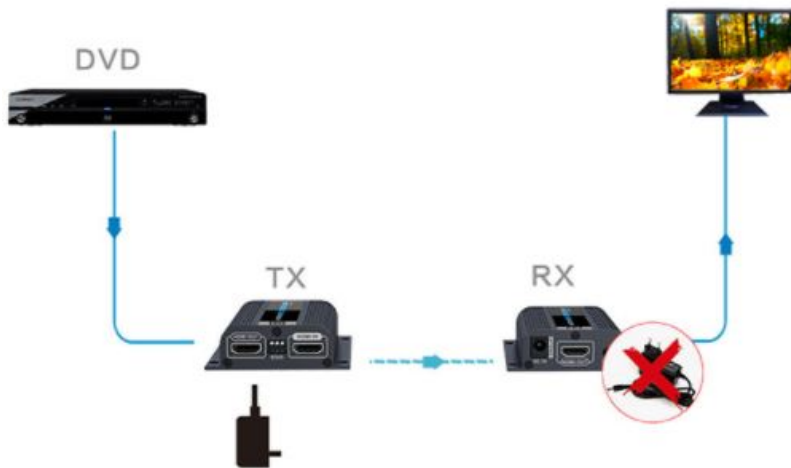

## Features

- Uncompressed and zero latency
- Plug and play, without software installation
- Supports resolution of up to 1080p@60Hz
- Transmission distance of up to 50meters via CAT6/6A cable
- Built-in EDID pass back function to get better compatibility
- Includes a transmitter unit (TX) and a receiver unit (RX), working as a pair
- Support POT and IR passback so you can easily control source device from the receiver side
- Pure hardware transmission
- Auto-adjusting to match cable length
- HDMI lossless transmission
- Powered from the transmit (TX) side only

## EDID Management

Integrated EDID DIP Switch for management of communication between connected devices and transmission over different cable distances, manual adjustment and further fine-tuned of EDID settings to help for perfect compatibility between devices.

## Power over Cable

Power Over Cable allows to operate the system only by a single power source for TX, and powered the RX by TX from a long distance, great for extending to areas where power outlets may be limited.