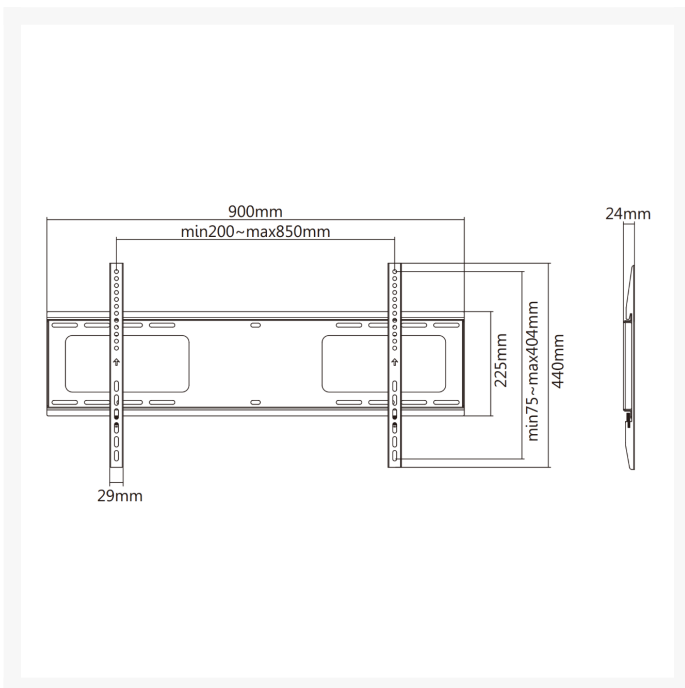

4Cabling Ultra Slim Fixed TV Wall Mount Bracket 43" to 90" | Max VESA 800 x 400

Product Images