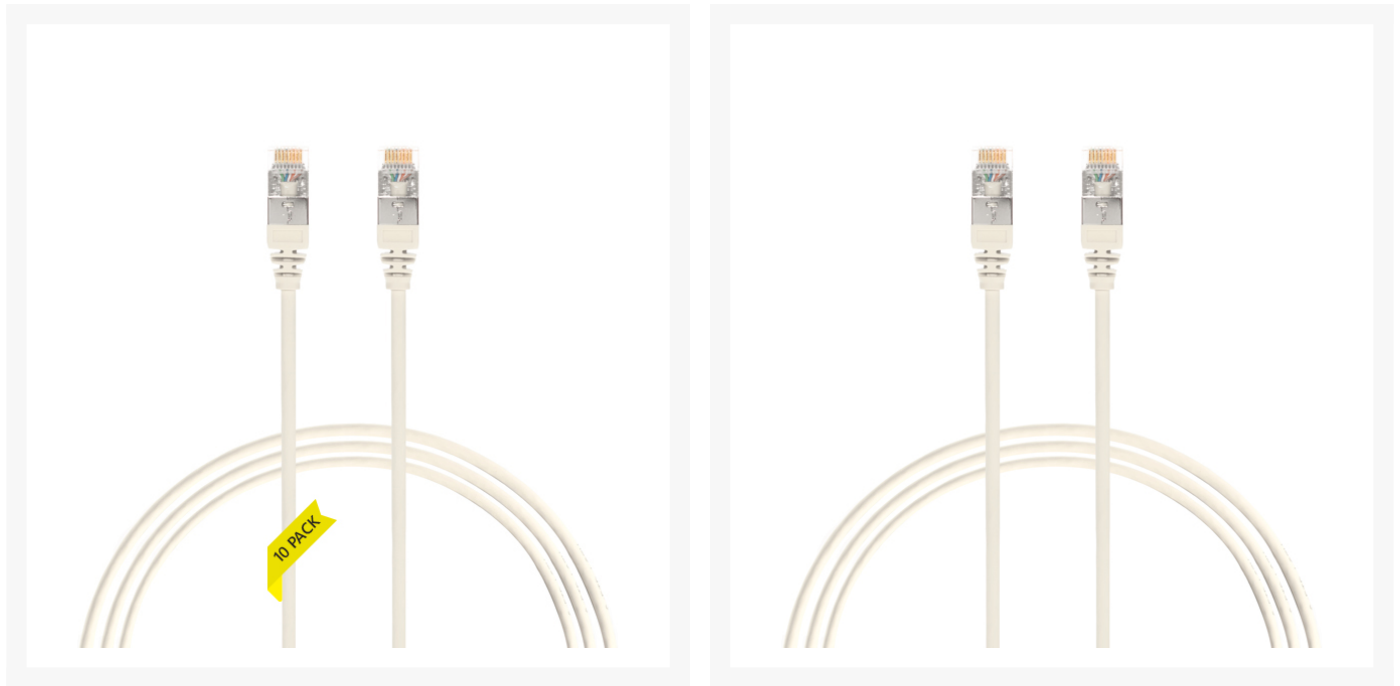

2m CAT6A RJ45 S/FTP THIN LSZH 30 AWG Network Cable | 10 Pack White

Product Images

Description

2m Cat 6A RJ45 S/FTP THIN LSZH 30 AWG Pack of 10 Network Cable. White

The 4Cabling THIN CAT6A Shielded FTP. Made from 100% bare copper, this THIN CAT6A patch leads is a great option for high-density patching where every bit of space matters. 4Cabling CAT6A THIN S/FTP patch leads are designed to use for mission-critical data delivery where performance, reliability, and maximum speed are paramount. The 30 AWG cable diameter is thin enough for the cable to reach an even tighter spot without compromising its maximum capability.

CAT6A cables are manufactured differently from CAT5E/ 6 in many ways. The nature of a 10G network is such that pairs of copper conductors in the same cable can create crosstalk amongst themselves, a scenario not normally seen or considered in CAT6A or below rated patch leads. Pair separation becomes a critical design trait. Only cables designed and manufactured to exact specifications will perform at 500MHz required in high-performance CAT6A installations.

FEATURES:

- 100% copper
- 30AWG x 4P
- Gigabit applications
- Available in different colours and lengths
- Low Smoke Zero Halogen Jacket Material
- Australian Standard wiring T568A
- RoHS Compliance

SPECIFICATIONS: