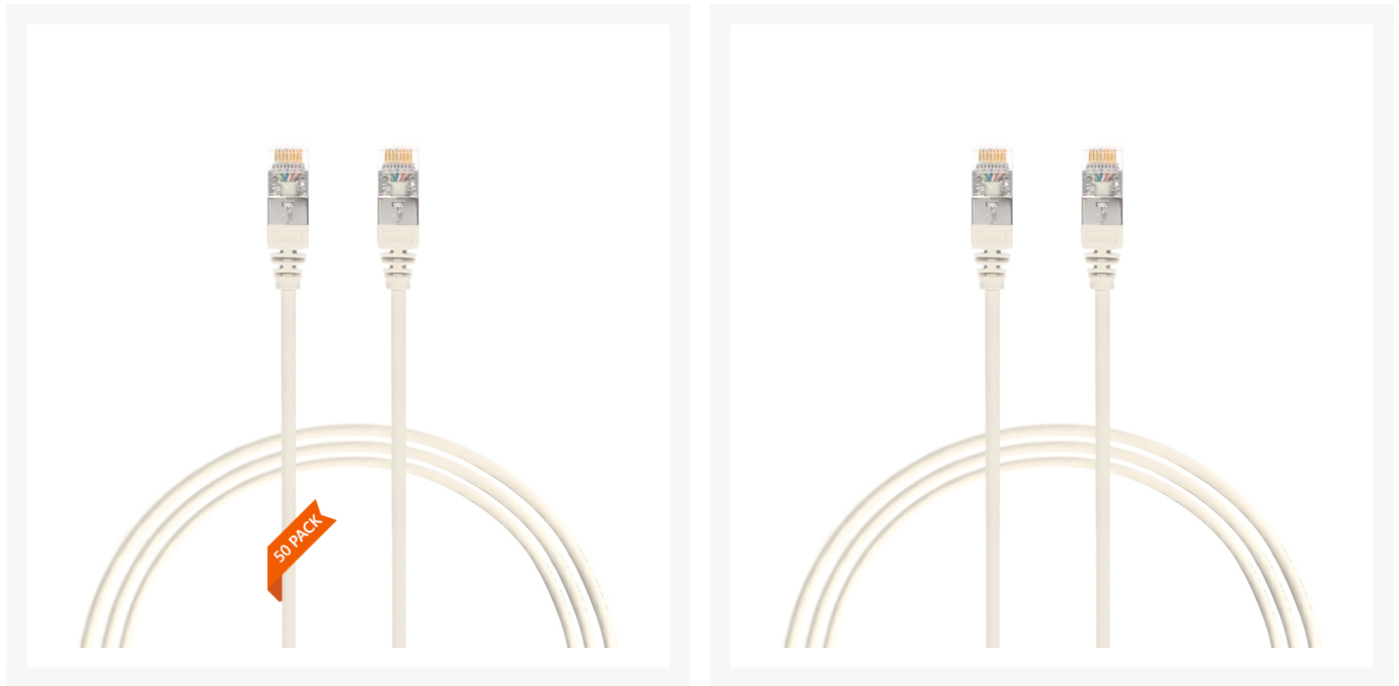

1m CAT6A RJ45 S/FTP THIN LSZH 30 AWG Network Cable | 50 Pack White

Product Images

Description

1m Cat 6A RJ45 S/FTP THIN LSZH 30 AWG Pack of 50 Network Cable. White

The 4Cabling THIN CAT6A Shielded FTP. Made from 100% bare copper, this THIN CAT6A patch leads is a great option for high-density patching where every bit of space matters. 4Cabling CAT6A THIN S/FTP patch leads are designed to use for mission-critical data delivery where performance, reliability, and maximum speed are paramount. The 30 AWG cable diameter is thin enough for the cable to reach an even tighter spot without compromising its maximum capability.

CAT6A cables are manufactured differently from CAT5E/ 6 in many ways. The nature of a 10G network is such that pairs of copper conductors in the same cable can create crosstalk amongst themselves, a scenario not normally seen or considered in CAT6A or below rated patch leads. Pair separation becomes a critical design trait. Only cables designed and manufactured to exact specifications will perform at 500MHz required in high-performance CAT6A installations.

FEATURES:

- 100% copper
- 30AWG x 4P
- Gigabit applications
- Available in different colours and lengths
- Low Smoke Zero Halogen Jacket Material
- Australian Standard wiring T568A
- RoHS Compliance

SPECIFICATIONS: