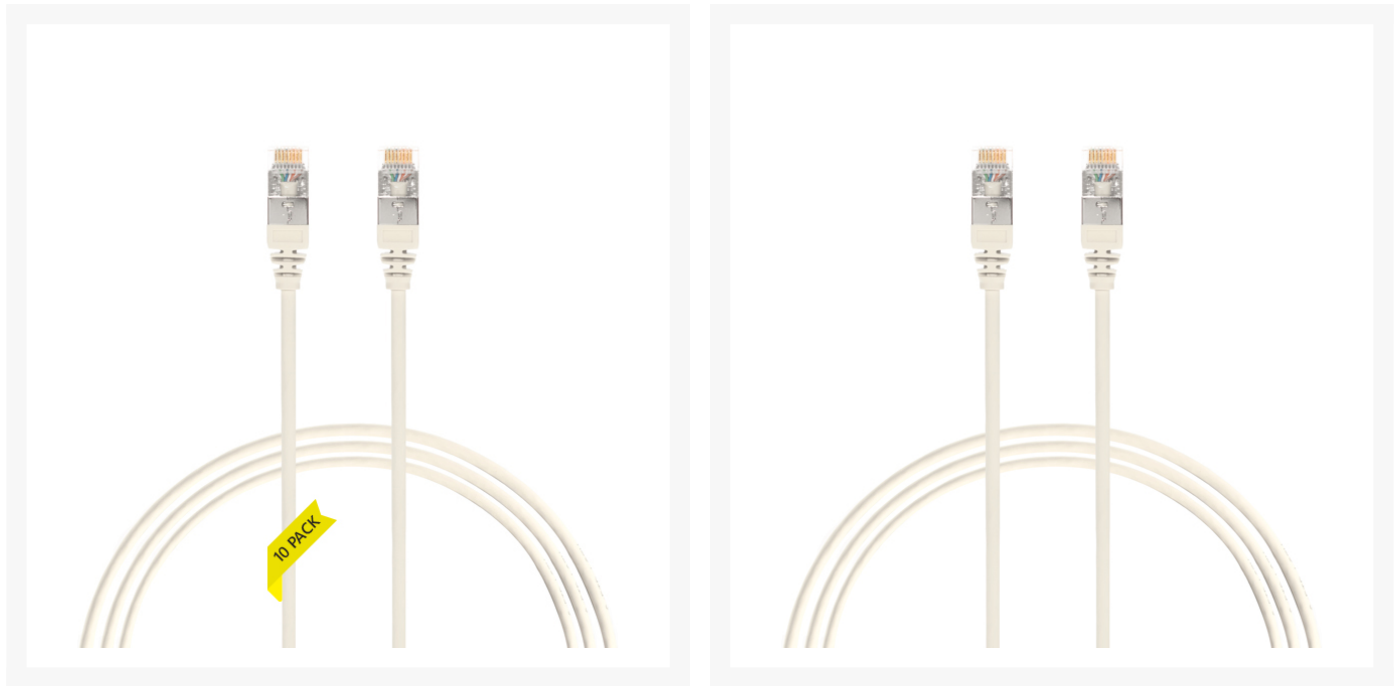

1m CAT6A RJ45 S/FTP THIN LSZH 30 AWG Network Cable | 10 Pack White

Product Images

Description

1m Cat 6A RJ45 S/FTP THIN LSZH 30 AWG Pack of 10 Network Cable. White

The 4Cabling THIN CAT6A Shielded FTP. Made from 100% bare copper, this THIN CAT6A patch leads is a great option for high-density patching where every bit of space matters. 4Cabling CAT6A THIN S/FTP patch leads are designed to use for mission-critical data delivery where performance, reliability, and maximum speed are paramount. The 30 AWG cable diameter is thin enough for the cable to reach an even tighter spot without compromising its maximum capability.

CAT6A cables are manufactured differently from CAT5E/ 6 in many ways. The nature of a 10G network is such that pairs of copper conductors in the same cable can create crosstalk amongst themselves, a scenario not normally seen or considered in CAT6A or below rated patch leads. Pair separation becomes a critical design trait. Only cables designed and manufactured to exact specifications will perform at 500MHz required in high-performance CAT6A installations.

FEATURES:

- 100% copper
- 30AWG x 4P
- Gigabit applications
- Available in different colours and lengths
- Low Smoke Zero Halogen Jacket Material
- Australian Standard wiring T568A
- RoHS Compliance

SPECIFICATIONS: