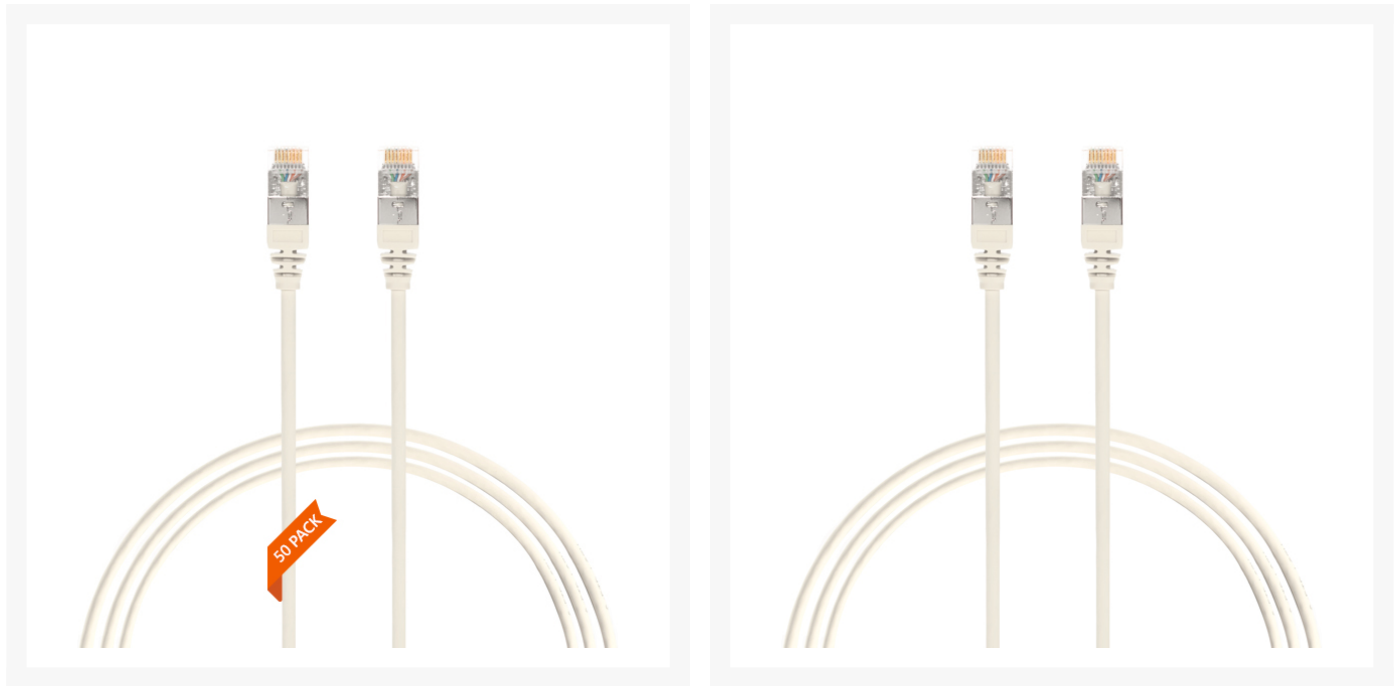

0.25m CAT6A RJ45 S/FTP THIN LSZH 30 AWG Network Cable | 50 Pack White

Product Images

Description

0.25m Cat 6A RJ45 S/FTP THIN LSZH 30 AWG Pack of 50 Network Cable. White

The 4Cabling THIN CAT6A Shielded FTP. Made from 100% bare copper, this THIN CAT6A patch leads is a great option for high-density patching where every bit of space matters. 4Cabling CAT6A THIN S/FTP patch leads are designed to use for mission-critical data delivery where performance, reliability, and maximum speed are paramount. The 30 AWG cable diameter is thin enough for the cable to reach an even tighter spot without compromising its maximum capability.

CAT6A cables are manufactured differently from CAT5E/ 6 in many ways. The nature of a 10G network is such that pairs of copper conductors in the same cable can create crosstalk amongst themselves, a scenario not normally seen or considered in CAT6A or below rated patch leads. Pair separation becomes a critical design trait. Only cables designed and manufactured to exact specifications will perform at 500MHz required in high-performance CAT6A installations.

FEATURES:

- 100% copper
- 30AWG x 4P
- Gigabit applications
- Available in different colours and lengths
- Low Smoke Zero Halogen Jacket Material
- Australian Standard wiring T568A
- RoHS Compliance

SPECIFICATIONS: