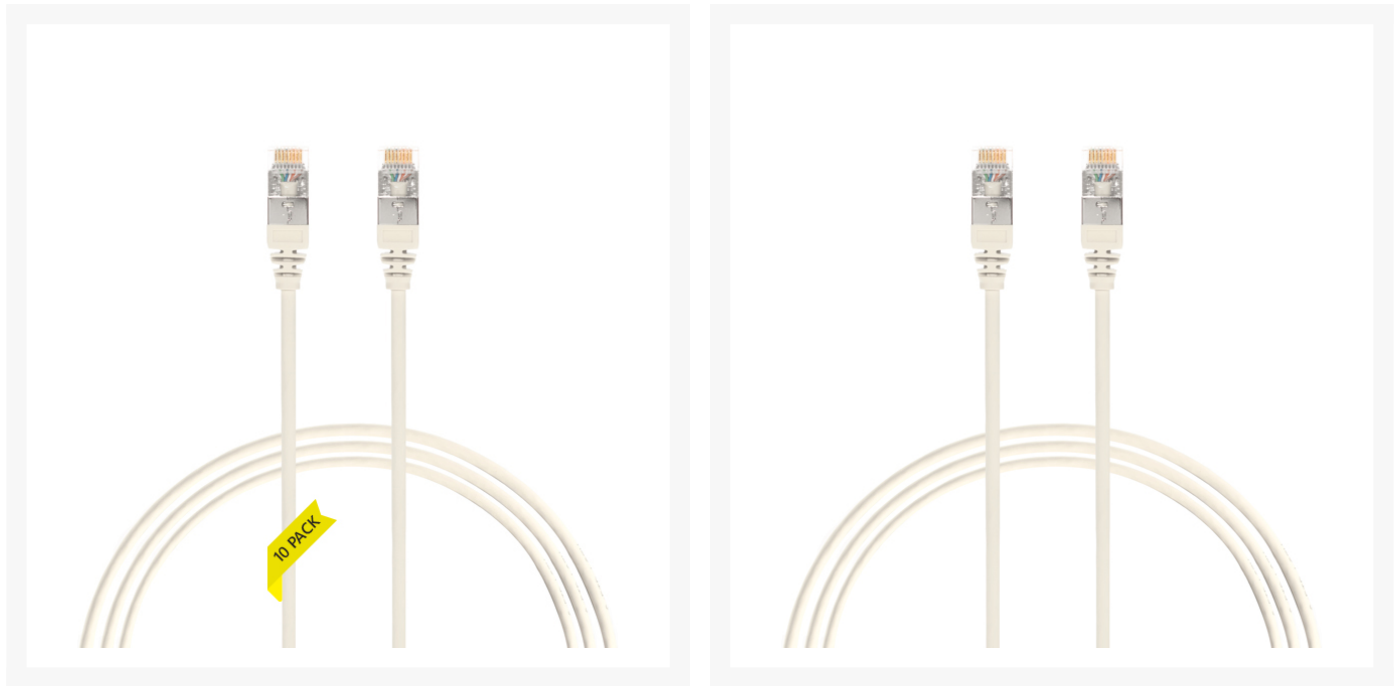

0.25m CAT6A RJ45 S/FTP THIN LSZH 30 AWG Network Cable | 10 Pack White

Product Images

Description

0.25m Cat 6A RJ45 S/FTP THIN LSZH 30 AWG Pack of 10 Network Cable. White

The 4Cabling THIN CAT6A Shielded FTP. Made from 100% bare copper, this THIN CAT6A patch leads is a great option for high-density patching where every bit of space matters. 4Cabling CAT6A THIN S/FTP patch leads are designed to use for mission-critical data delivery where performance, reliability, and maximum speed are paramount. The 30 AWG cable diameter is thin enough for the cable to reach an even tighter spot without compromising its maximum capability.

CAT6A cables are manufactured differently from CAT5E/ 6 in many ways. The nature of a 10G network is such that pairs of copper conductors in the same cable can create crosstalk amongst themselves, a scenario not normally seen or considered in CAT6A or below rated patch leads. Pair separation becomes a critical design trait. Only cables designed and manufactured to exact specifications will perform at 500MHz required in high-performance CAT6A installations.

FEATURES:

- 100% copper
- 30AWG x 4P
- Gigabit applications
- Available in different colours and lengths
- Low Smoke Zero Halogen Jacket Material
- Australian Standard wiring T568A
- RoHS Compliance

SPECIFICATIONS: